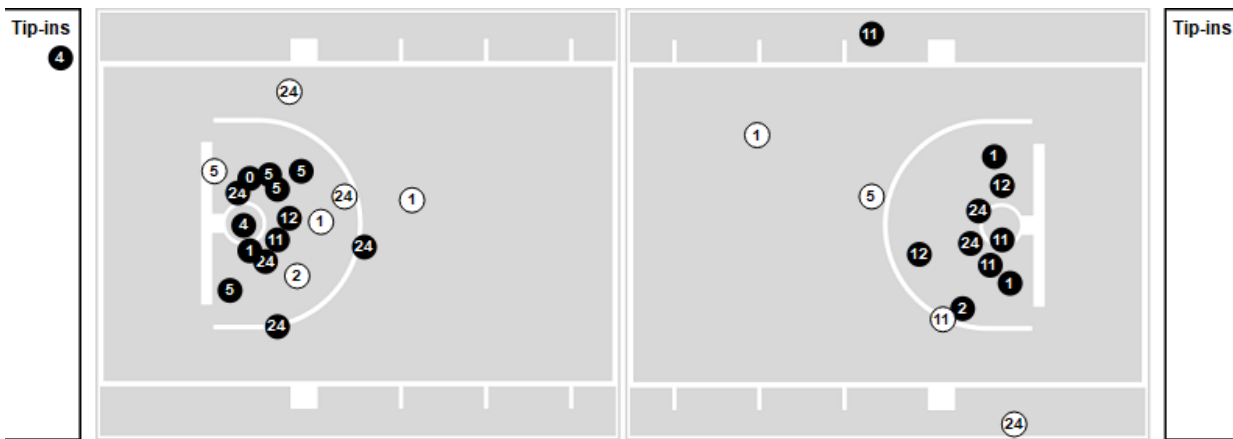

Shots in the Paint

● Made   ○ Missed   N - Player Number

Clemson	M/A	%
Field Goals	31/55	56
2 Points	23/34	68
3 Points	8/21	38
Free Throws	11/18	61

Clemson	M/A	%
Points in the Paint	44 (22/31)	71
Fast Break Points	4 (2/2)	100
Second Chance Points	8 (4/6)	67
Effective FG%	64