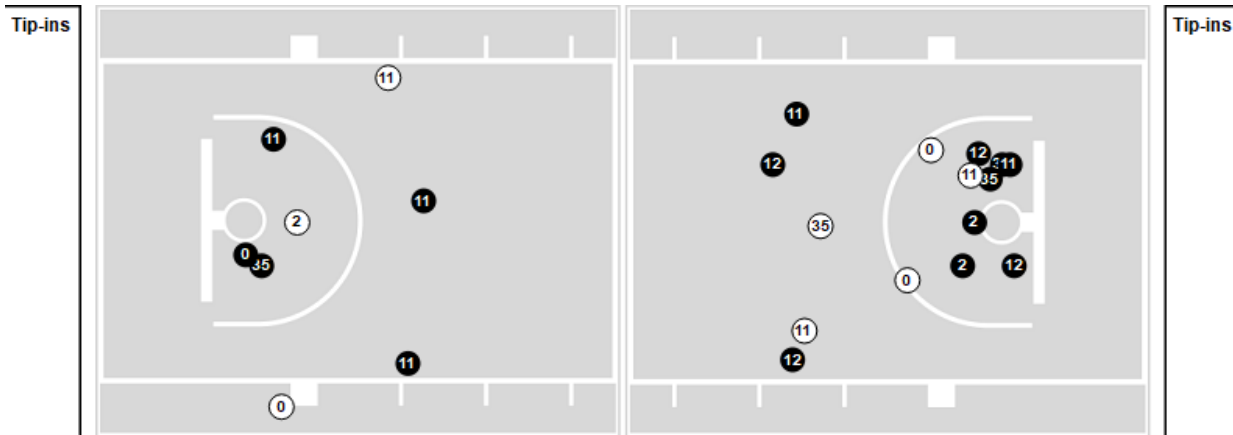

Shots in the Paint

● Made   ○ Missed   N - Player Number

USC Upstate	M/A	%
Field Goals	24/46	52
2 Points	18/31	58
3 Points	6/15	40
Free Throws	16/22	73

USC Upstate	M/A	%
Points in the Paint	30 (15/22)	68
Fast Break Points	4 (2/2)	100
Second Chance Points	9 (4/4)	100
Effective FG%	59