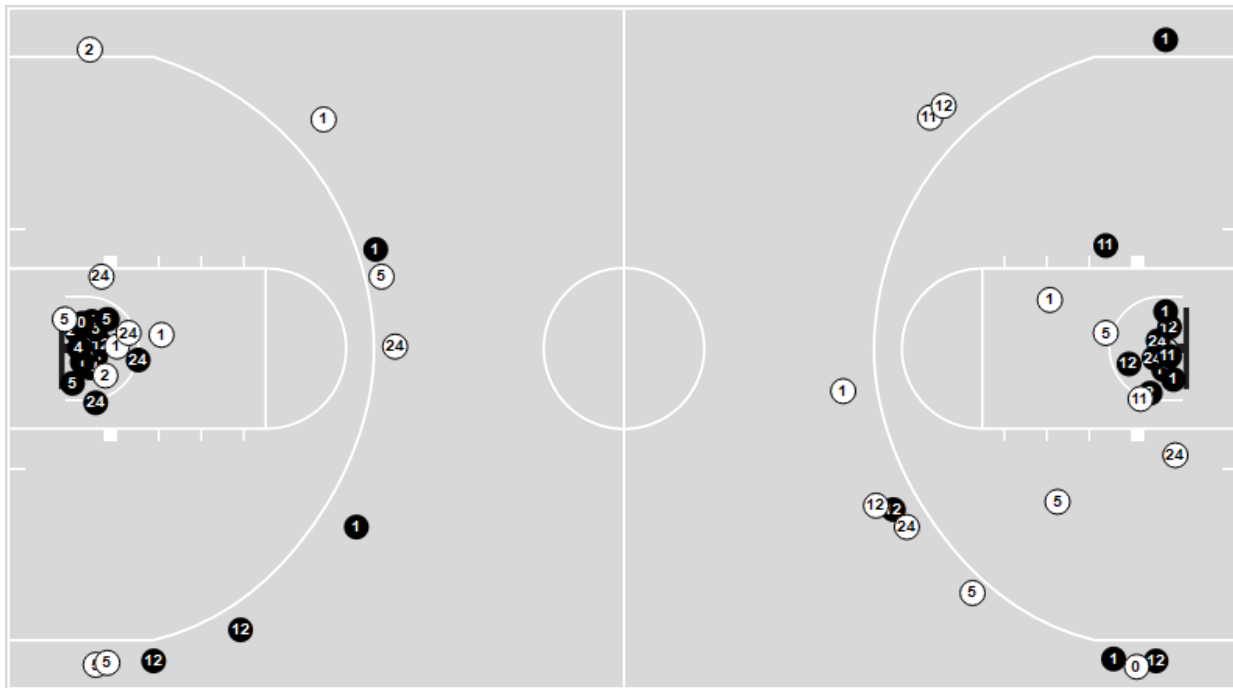

Players => All ; FG Types => All ; Results => All ;

Clemson

All Field Goals