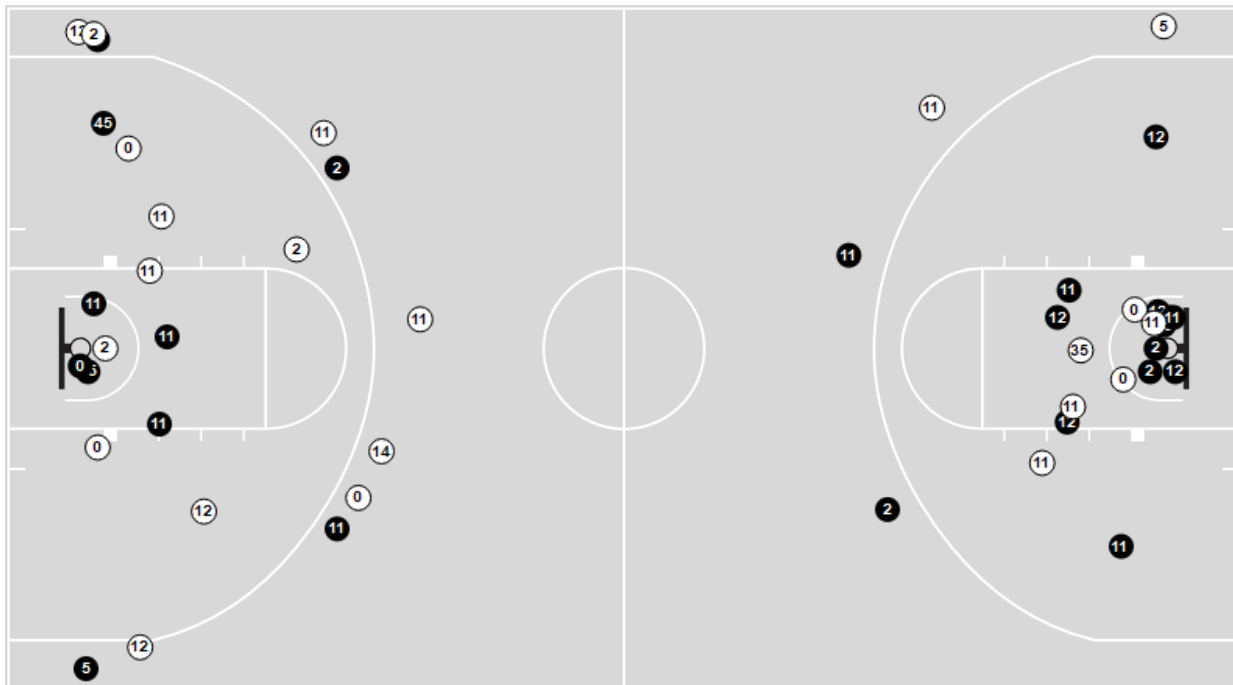

Players => All ; FG Types => All ; Results => All ;
USC Upstate

All Field Goals