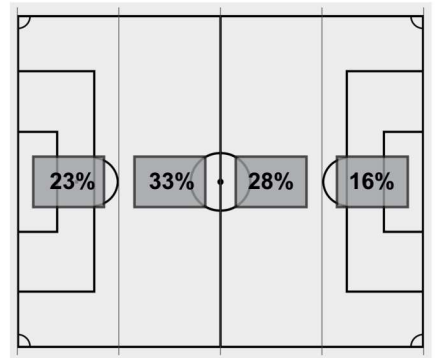

Offsides: UCLA 3, Clemson 1.

Soccer Box Score (Final)  
2022-23 Men's Soccer  
UCLA vs Clemson (11/20/2022 at Clemson, UNITED STATES)

Attacking Direction →

11	TOTAL SHOTS	13
6	SHOTS ON TARGET	6
5	SAVES	4
5	CORNERS	7
3	OFFSIDES	1
2	YELLOW CARDS	0
0	RED CARDS	0
54%	POSSESSION TOTAL	46%