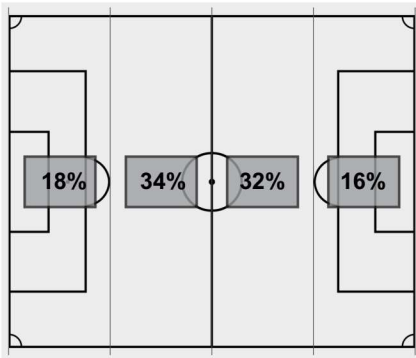

**Cautions and ejections:**

YC - Bruins #25 56:25; YC - Bruins #7 63:24

Stadium: Historic Riggs Field

Officials: Referee: Matthew Thompson; Asst. Referee: Chris Zuerner; Jarred Mosher; Alt. Official: Ben Ellis;

Offsides: UCLA 3, Clemson 1.

Soccer Box Score (Final)  
2022-23 Men's Soccer  
UCLA vs Clemson (11/20/2022 at Clemson, UNITED STATES)

Attacking Direction →

11	TOTAL SHOTS	13
6	SHOTS ON TARGET	6
5	SAVES	4
5	CORNERS	7
3	OFFSIDES	1
2	YELLOW CARDS	0
0	RED CARDS	0
54%	POSSESSION TOTAL	46%