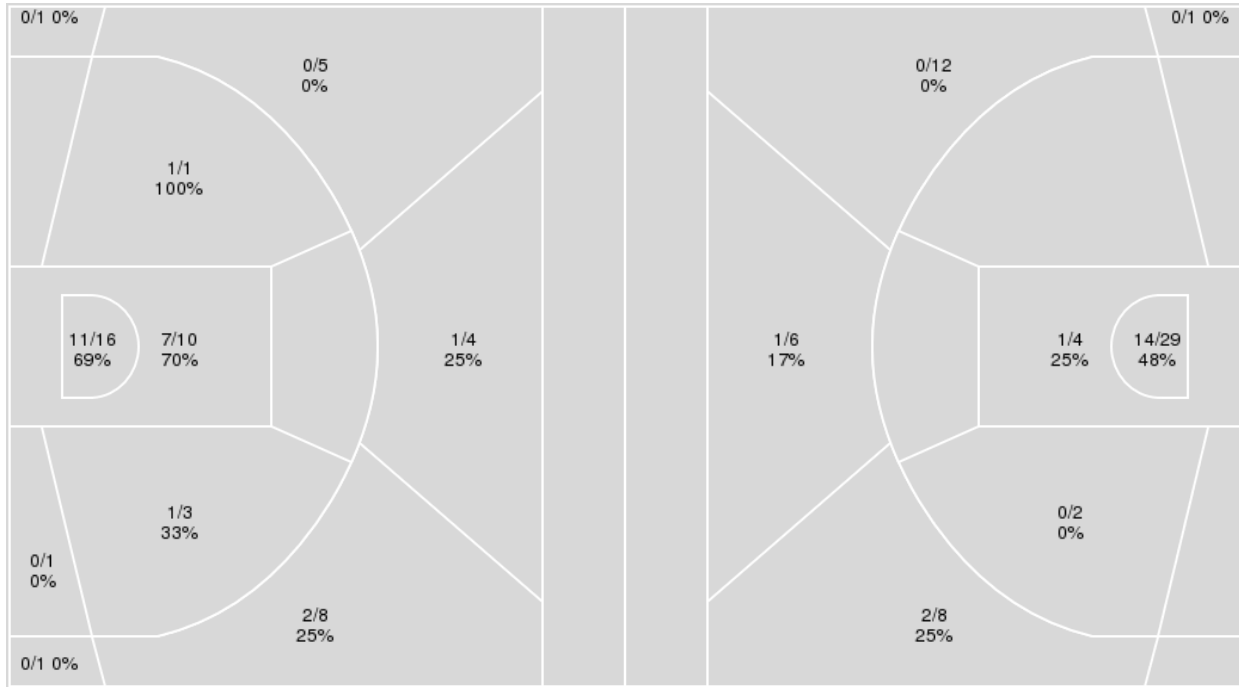

Richmond at Clemson

11/13/22 Littlejohn Coliseum, Clemson
2022-23 Women's Basketball

Officials: Bruce Morris, Meadow Overstreet, Krystle Apellaniz

{ Players => All; } FG Types => All; Results => All;

{ Players => All; } FG Types => All; Results => All;

Clemson

Richmond

Clemson	M/A	%
Field Goals	23/50	46
2 Points	20/31	65
3 Points	3/19	16
Free Throws	12/15	80

Richmond	M/A	%
Field Goals	18/62	29
2 Points	15/35	43
3 Points	3/27	11
Free Throws	1/3	33