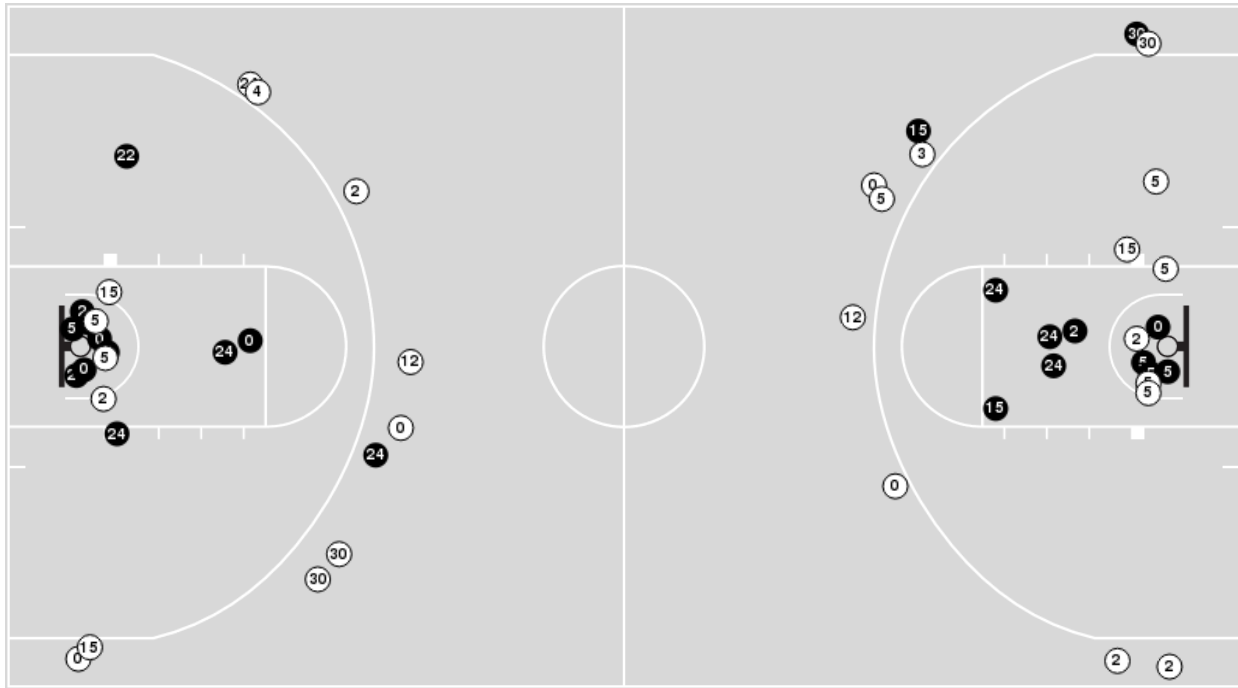

Officials: Bruce Morris, Meadow Overstreet, Krystle Apellaniz

Players => AllFG Types=>AllResults=>All

Clemson

All Field Goals