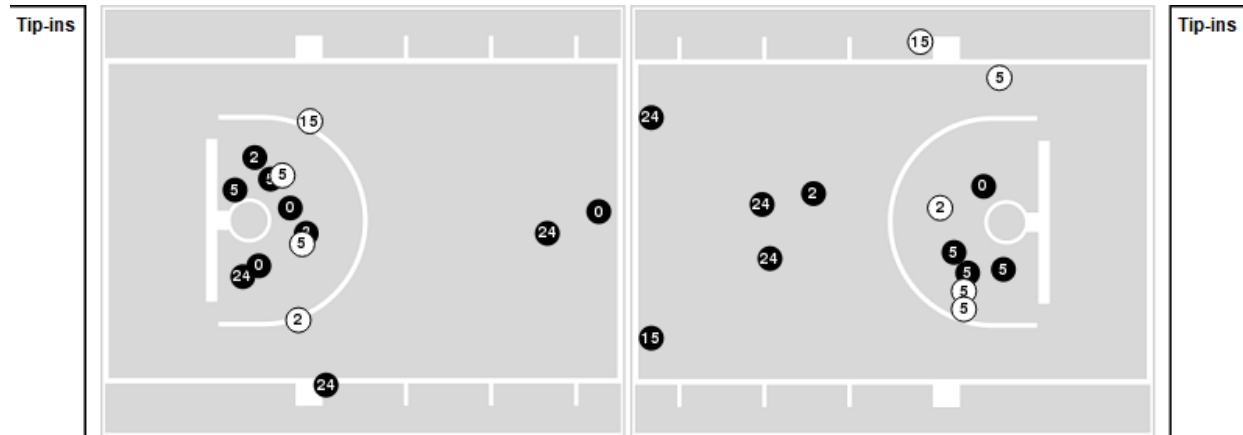

Blow Up Chart

● Made   ○ Missed   N - Player Number

Clemson	M/A	%
Field Goals	23/50	46
2 Points	20/31	65
3 Points	3/19	16
Free Throws	12/15	80

Clemson	M/A	%
Points in the Paint	36 (18 / 26)	69
Fast Break Points	12 (7/7)	100
Second Chance Points	4 (3/6)	50
Effective FG%	49