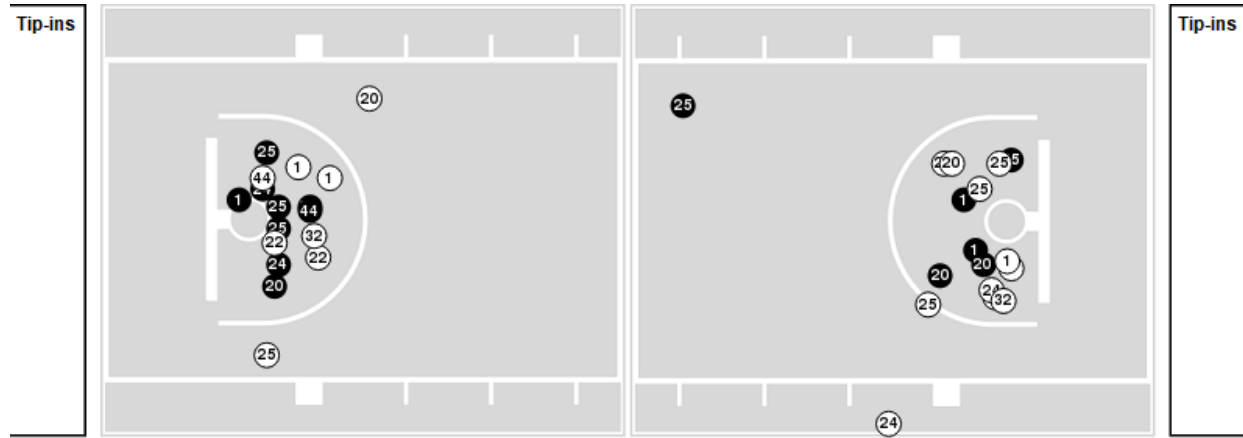

Blow Up Chart

● Made   ○ Missed   N - Player Number

Richmond	M/A	%
Field Goals	18/62	29
2 Points	15/35	43
3 Points	3/27	11
Free Throws	1/3	33

Richmond	M/A	%
Points in the Paint	30 (15 / 33)	45
Fast Break Points	0 (0/0)	0
Second Chance Points	4 (2/8)	25
Effective FG%	31