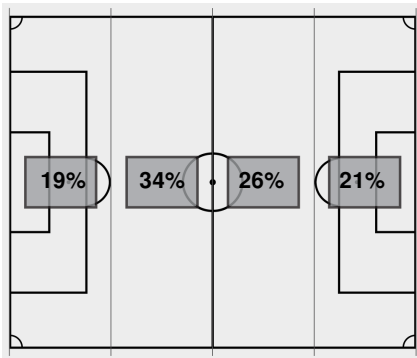

Official Soccer Box Score - Final

Vanderbilt vs Clemson

11/11/2022 Historic Riggs Field, Clemson
2022-23 Women's Soccer

Match Time: 3:00 PM

Match Duration: 01:51

Attendance: 312

Officials: Carmen Serbio, Benjamin Oakley, Jude Carr, Derek Ambrozaitis

Attacking Direction →

7	TOTAL SHOTS	9
3	SHOTS ON TARGET	7
7	SAVES	2
2	CORNERS	5
3	OFFSIDES	2
0	YELLOW CARDS	1
0	RED CARDS	0
56%	POSSESSION TOTAL	44%

← Attacking Direction

Official's signature

**Vanderbilt vs Clemson**11/11/2022 Historic Riggs Field, Clemson
2022-23 Women's Soccer**Officials:** Carmen Serbio, Benjamin Oakley, Jude Carr, Derek Ambrozaitis**Vanderbilt Starters:**