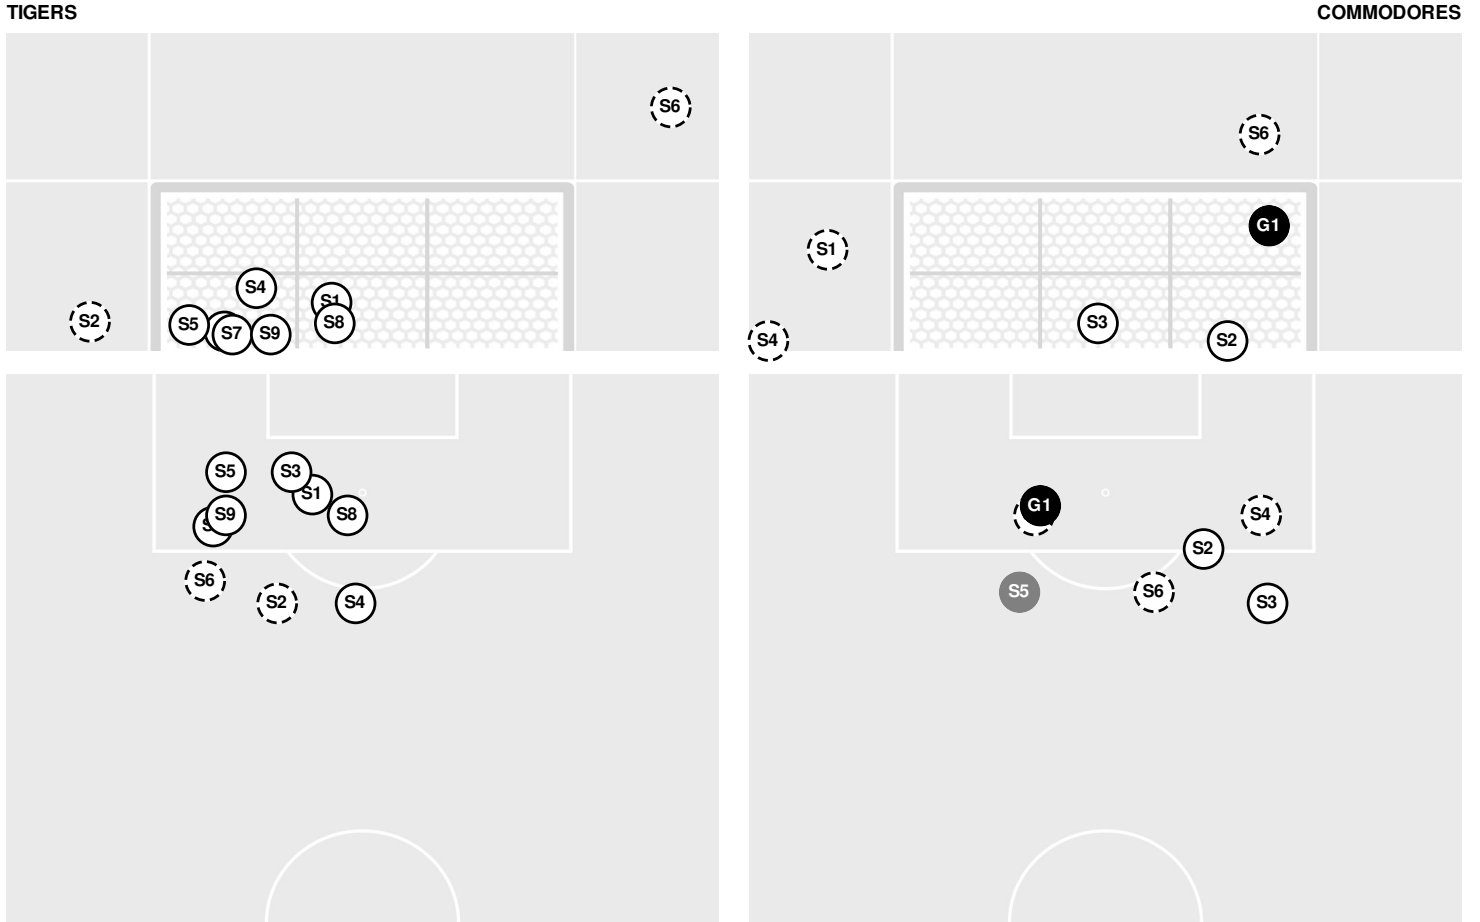

Officials: Carmen Serbio, Benjamin Oakley, Jude Carr, Derek Ambrozaitis

Shots by Half Intervals	Tigers	1st Half	2nd Half	
			2	7
	Commodores	3	4	

Shot Chart

S Shot Off Target
S Shot On Target
S Blocked
G Goal / Own Goal

Shot Summary

TIGERS				COMMODORES			
No	Time	Player	Description	No	Time	Player	Description
S1	5'	29, Samantha Meredith	Saved	S1	3'	2, Peyton Cutshall	
S2	42'	23, Caroline Conti		S2	32'	11, Amber Nguyen	Saved
S3	49'	23, Caroline Conti	Saved	S3	43'	4, Raegan Kelley	Saved
S4	66'	15, Hal Hershfelt	Saved	S4	52'	2, Peyton Cutshall	
S5	67'	13, Emma Wennar	Saved	S5	55'	19, Hannah McLaughlin	Blocked
S6	79'	23, Caroline Conti		G1	61'	2, Peyton Cutshall	
S7	85'	21, Maliah Morris	Saved	S6	76'	4, Raegan Kelley	
S8	87'	29, Samantha Meredith	Saved				
S9	90'	23, Caroline Conti	Saved