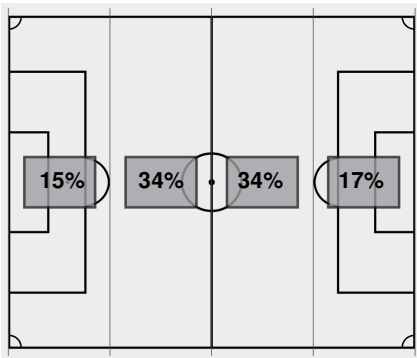

Vanderbilt vs Clemson

11/11/2022 Historic Riggs Field, Clemson
2022-23 Women's Soccer

Match Time: 3:00 PM

Match Duration: 01:51

Attendance: 312

Officials: Carmen Serbio, Benjamin Oakley, Jude Carr, Derek Ambrozaitis

Attacking Direction →

3	TOTAL SHOTS	2
2	SHOTS ON TARGET	1
1	SAVES	2
0	CORNERS	2
1	OFFSIDES	0
0	YELLOW CARDS	0
0	RED CARDS	0
60%	POSSESSION TOTAL	40%

← Attacking Direction

Official's signature

Vanderbilt vs Clemson