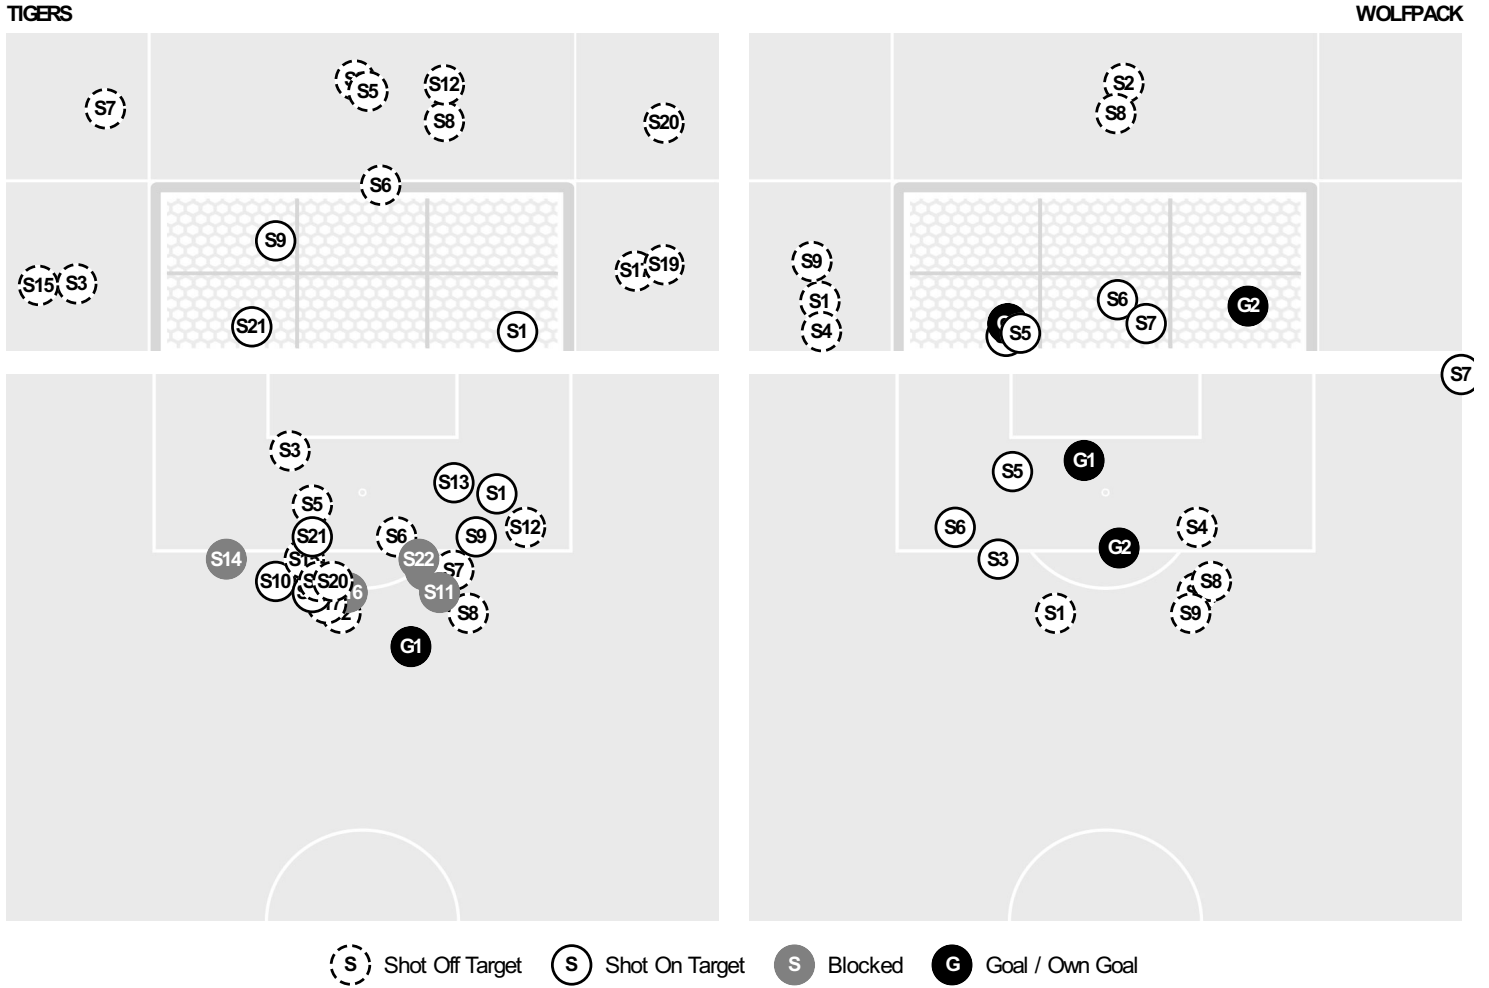

**NC STATE 1, CLEMSON 0**

Officials: Nicole Green, Michael Donovan, Claudiu Nedelea, Ralph Polson

Shots by Half Intervals	Tigers	1st Half	2nd Half
		Tigers	13
	Wolfpack	6	5

Shot Chart

Shot Summary

Official Soccer Shot Chart - Final  
**NC State vs Clemson**  
9/29/2022 Historic Riggs Field, Clemson  
2022-23 Women's Soccer