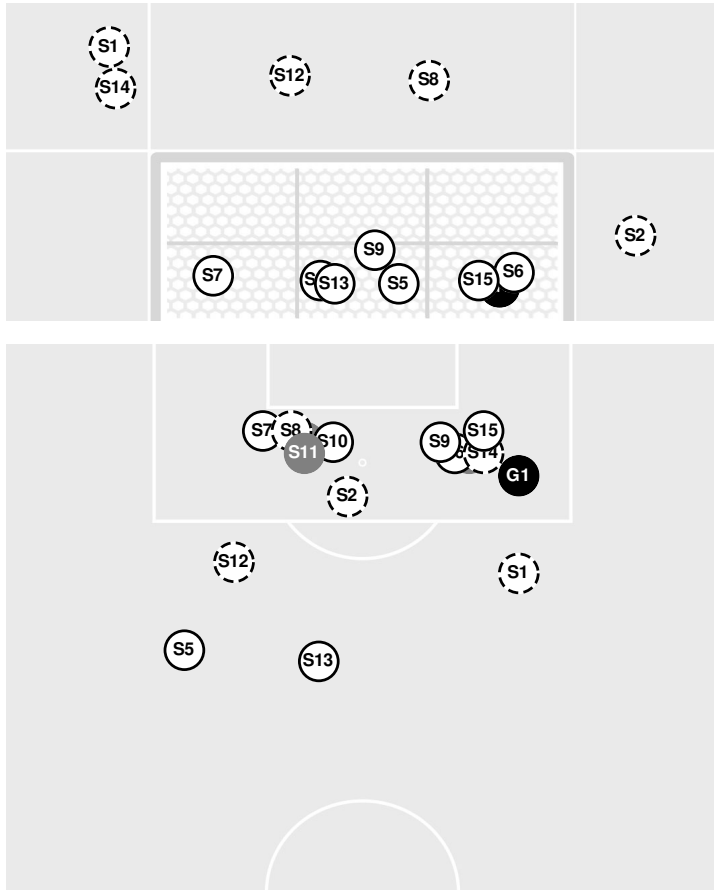

Clemson vs Louisville

10/6/2022 Dr. Mark & Cindy Lynn Stadium, Louisville
2022-23 Women's Soccer

Officials: Katherine McCormick, Doug Ferguson, Tony DeLois, Brian Menz

Shots by Half Intervals	Cardinals	1st Half	2nd Half	
		Cardinals	9	7
	Tigers	7	3	

Shot Chart

CARDINALS