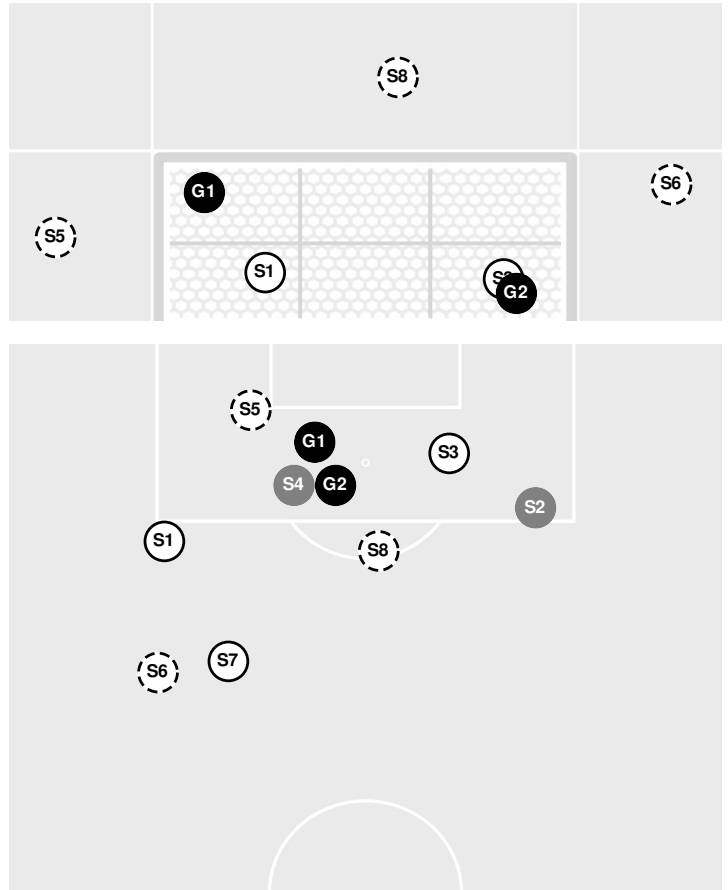

TIGERS

S Shot Off Target
S Shot On Target
S Blocked
G Goal / Own Goal

Shot Summary