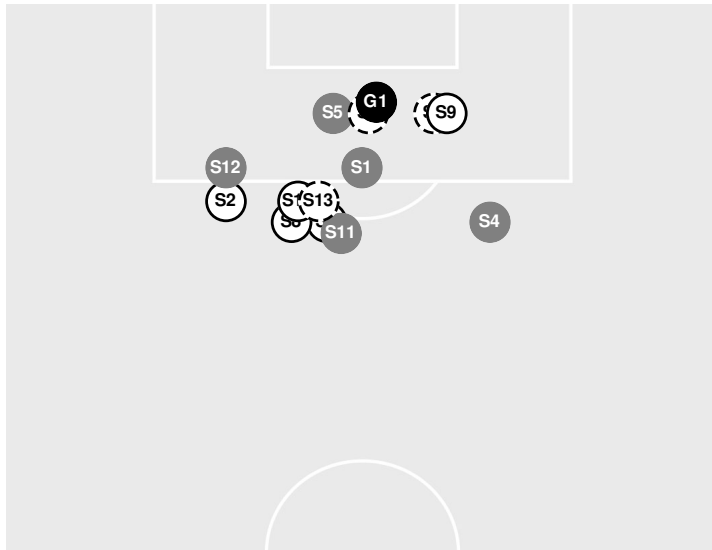

CLEMSON 0, SYRACUSE 1

- 76:42 Foul on Syracuse.
77:37 Shot by Tigers Hershfelt, Hal BLOCKED.
77:43 Corner kick by Tigers [77:43].

Official Soccer Play by Play - Second Half

Clemson vs Syracuse

10/14/2022 SU Soccer Stadium, Syracuse
2022-23 Women's Soccer

Match Time: 7:00 PM

Match Duration: 01:52

Attendance: 273

Officials:

77:56 Tigers substitution: Minarik, Sydney for Manousos, Maria.
77:56 Tigers substitution: Wennar, Emma for Meredith, Samantha.
78:39 Shot by Tigers Morris, Maliah BLOCKED.
80:56 Shot by Tigers Lyles, Renee BLOCKED.
81:03 Corner kick by Tigers [81:03].
81:15 Tigers substitution: St. George, Layne for Smith, Caitlin.
81:33 Corner kick by Tigers [81:33].
82:01 Foul on Clemson.
83:00 Foul on Syracuse.
83:45 Shot by Tigers Minarik, Sydney, SAVE Vanderbosch, Shea.
84:34 Orange substitution: Savella, Gianna for Ellis, Paola.
84:34 Orange substitution: Rauch, Ashley for Machtens, Pauline.
86:24 Shot by Orange Savella, Gianna WIDE LEFT.
86:50 Tigers substitution: Meredith, Samantha for Minarik, Sydney.
87:41 Offside against Clemson.
90:00 Shot by Tigers Lyles, Renee WIDE LEFT.
90:00 End of period [90:00].

CLEMSON 0, SYRACUSE 1

Officials:

		1st Half	2nd Half
Shots by Half Intervals	Orange	6	8
	Tigers	9	8

Shot Chart

ORANGE

TIGERS

Shot Off Target
 Shot On Target
 Blocked
 Goal / Own Goal

Shot Summary

Official Soccer Shot Chart - Final
Clemson vs Syracuse
 10/14/2022 SU Soccer Stadium, Syracuse
 2022-23 Women's Soccer

Match Time: 7:00 PM
Match Duration: 01:52
Attendance: 273

Officials:

ORANGE

No	Time	Player	Description
S1	13'	7, Paola Ellis	Blocked
S2	28'	6, Pauline Machtens	Saved
S3	29'	7, Paola Ellis	Saved
S4	33'	4, Ashley Rauch	Blocked
S5	36'	7, Paola Ellis	Blocked
S6	37'	22, Gianna Savella	
S7	47'	7, Paola Ellis	
S8	54'	6, Pauline Machtens	Saved
S9	56'	16, Koby Commandant	Saved
S10	62'	14, Kate Murphy	Saved
S11	63'	4, Ashley Rauch	Blocked
S12	68'	4, Ashley Rauch	Blocked
G1	75'	11, Jenna Tivnan	
S13	87'	22, Gianna Savella	