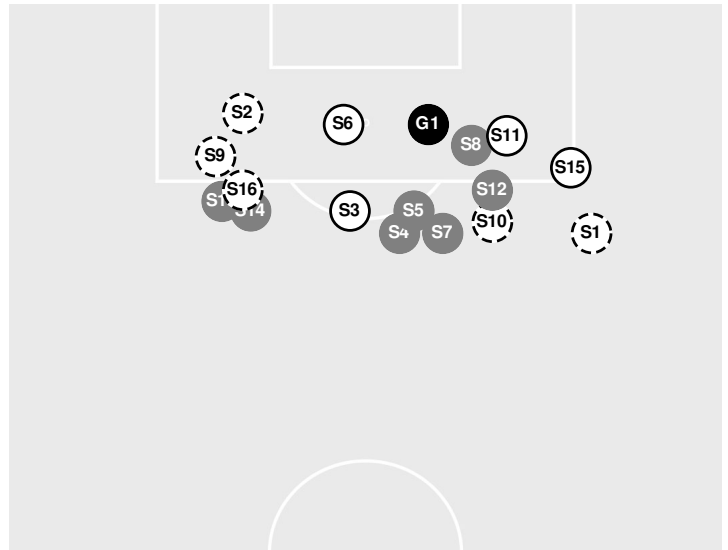

CLEMSON 0, SYRACUSE 1

- 76:42 Foul on Syracuse.
77:37 Shot by Tigers Hershfelt, Hal BLOCKED.
77:43 Corner kick by Tigers [77:43].

Official Soccer Play by Play - Second Half

Clemson vs Syracuse

10/14/2022 SU Soccer Stadium, Syracuse
2022-23 Women's Soccer

Match Time: 7:00 PM

Match Duration: 01:52

Attendance: 273

Officials:

77:56 Tigers substitution: Minarik, Sydney for Manousos, Maria.
77:56 Tigers substitution: Wennar, Emma for Meredith, Samantha.
78:39 Shot by Tigers Morris, Maliah BLOCKED.
80:56 Shot by Tigers Lyles, Renee BLOCKED.
81:03 Corner kick by Tigers [81:03].
81:15 Tigers substitution: St. George, Layne for Smith, Caitlin.
81:33 Corner kick by Tigers [81:33].
82:01 Foul on Clemson.
83:00 Foul on Syracuse.
83:45 Shot by Tigers Minarik, Sydney, SAVE Vanderbosch, Shea.
84:34 Orange substitution: Savella, Gianna for Ellis, Paola.
84:34 Orange substitution: Rauch, Ashley for Machtens, Pauline.
86:24 Shot by Orange Savella, Gianna WIDE LEFT.
86:50 Tigers substitution: Meredith, Samantha for Minarik, Sydney.
87:41 Offside against Clemson.
90:00 Shot by Tigers Lyles, Renee WIDE LEFT.
90:00 End of period [90:00].

CLEMSON 0, SYRACUSE 1

Officials:

		1st Half	2nd Half
Shots by Half Intervals	Orange	6	8
	Tigers	9	8

Shot Chart

ORANGE

TIGERS

Shot Off Target
 Shot On Target
 Blocked
 Goal / Own Goal

Shot Summary

Official Soccer Shot Chart - Final
Clemson vs Syracuse
 10/14/2022 SU Soccer Stadium, Syracuse
 2022-23 Women's Soccer

Match Time: 7:00 PM
Match Duration: 01:52
Attendance: 273

Officials:

ORANGE

No	Time	Player	Description
S1	13'	7, Paola Ellis	Blocked
S2	28'	6, Pauline Machtens	Saved
S3	29'	7, Paola Ellis	Saved
S4	33'	4, Ashley Rauch	Blocked
S5	36'	7, Paola Ellis	Blocked
S6	37'	22, Gianna Savella	
S7	47'	7, Paola Ellis	
S8	54'	6, Pauline Machtens	Saved
S9	56'	16, Koby Commandant	Saved
S10	62'	14, Kate Murphy	Saved
S11	63'	4, Ashley Rauch	Blocked
S12	68'	4, Ashley Rauch	Blocked
G1	75'	11, Jenna Tivnan	
S13	87'	22, Gianna Savella	