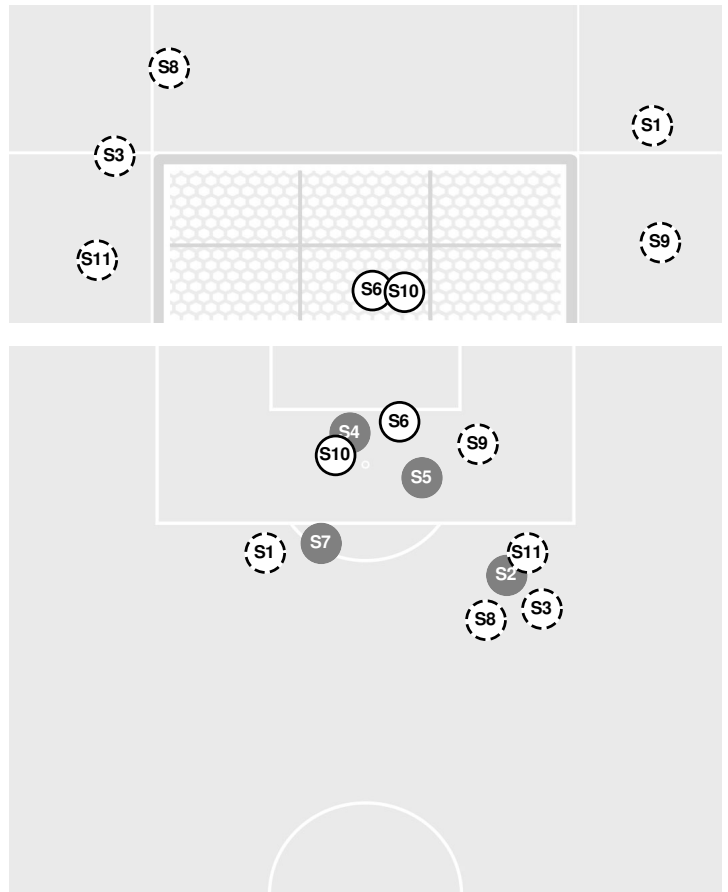

DUKE 0, CLEMSON 0

Duke vs Clemson

10/20/2022 Historic Riggs Field, Clemson
2022-23 Women's Soccer

Officials: Katherine McCormick, Altan Tanju, Kevin Huet, Logan Webber

Shots by Half Intervals	Tigers	1st Half	2nd Half
		Tigers	1
	Blue Devils	3	8

Shot Chart

TIGERS

BLUE DEVILS

S Shot Off Target
 S Shot On Target
 S Blocked
 G Goal / Own Goal

Shot Summary

Official Soccer Shot Chart - Final
Duke vs Clemson
10/20/2022 Historic Riggs Field, Clemson
2022-23 Women's Soccer