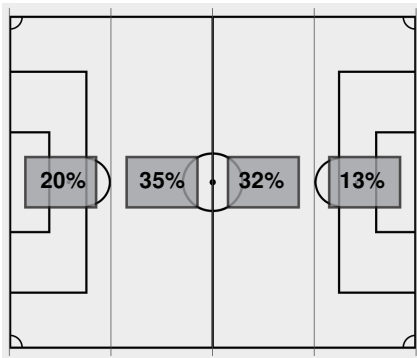

Official Soccer Box Score - First Half

Duke vs Clemson

10/20/2022 Historic Riggs Field, Clemson
2022-23 Women's Soccer

Match Time: 7:00 PM

Match Duration: 02:07

Attendance: 852

Officials: Katherine McCormick, Altan Tanju, Kevin Huet, Logan Webber

Attacking Direction →

3	TOTAL SHOTS	1
0	SHOTS ON TARGET	1
1	SAVES	0
0	CORNERS	0
2	OFFSIDES	0
0	YELLOW CARDS	0
0	RED CARDS	0
62%	POSSESSION TOTAL	38%