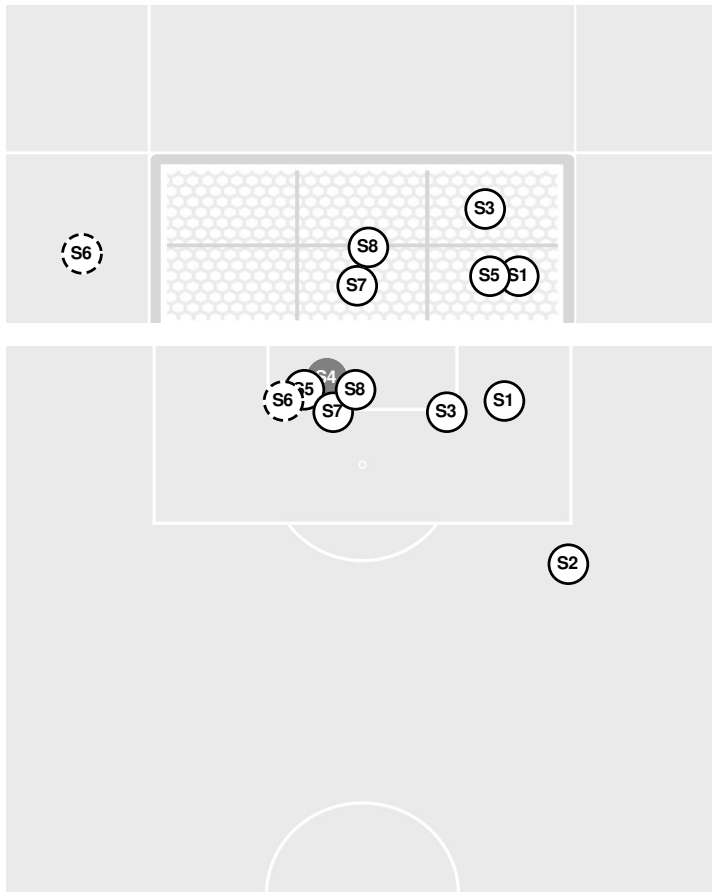

DUKE 0, CLEMSON 0

Duke vs Clemson

10/20/2022 Historic Riggs Field, Clemson
2022-23 Women's Soccer

Officials: Katherine McCormick, Altan Tanju, Kevin Huet, Logan Webber

Shots by Half Intervals	Tigers	1st Half	2nd Half
		Tigers	1
	Blue Devils	3	8

Shot Chart

TIGERS

BLUE DEVILS

S Shot Off Target
 S Shot On Target
 S Blocked
 G Goal / Own Goal

Shot Summary

Official Soccer Shot Chart - Final
Duke vs Clemson
10/20/2022 Historic Riggs Field, Clemson
2022-23 Women's Soccer