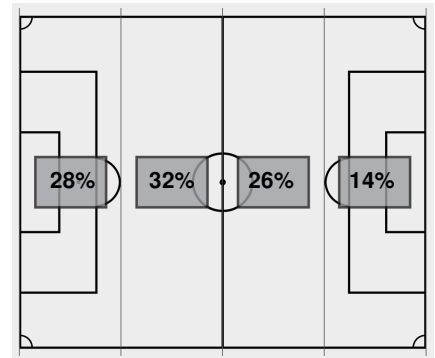

Match Time: 7:00 PM

Match Duration: 01:51

Attendance: 723

Officials: Nicole Green, Saki Atsas, Brad Neumann, Alfonso Fajardo

Attacking Direction →

12	TOTAL SHOTS	12
6	SHOTS ON TARGET	2
2	SAVES	6
7	CORNERS	6
0	OFFSIDES	2
1	YELLOW CARDS	0
0	RED CARDS	0
54%	POSSESSION TOTAL	46%