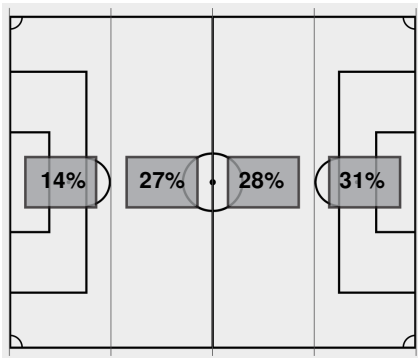

Scoring summary:

No.	Time	Team	Goal scorer	Assist	Description
-----	------	------	-------------	--------	-------------

Cautions and ejections:

YC - Tigers #24 68:46

Stadium: Ambrose Urbanic Field, Petersen Sports Complex

Officials: Referee: Nicole Green; Asst. Referee: Saki Atsas; Brad Neumann; Alt. Official: Alfonso Fajardo;

Offsides: Clemson 0, Pittsburgh 2.

Official Soccer Box Score - Final

Clemson vs Pittsburgh

10/27/2022 Ambrose Urbanic Field, Petersen Sports Complex, Pittsburgh
2022-23 Women's Soccer

Match Time: 7:00 PM

Match Duration: 01:51

Attendance: 723

Officials: Nicole Green, Saki Atsas, Brad Neumann, Alfonso Fajardo

Attacking Direction →

12	TOTAL SHOTS	12
6	SHOTS ON TARGET	2
2	SAVES	6
7	CORNERS	6
0	OFFSIDES	2
1	YELLOW CARDS	0
0	RED CARDS	0
54%	POSSESSION TOTAL	46%