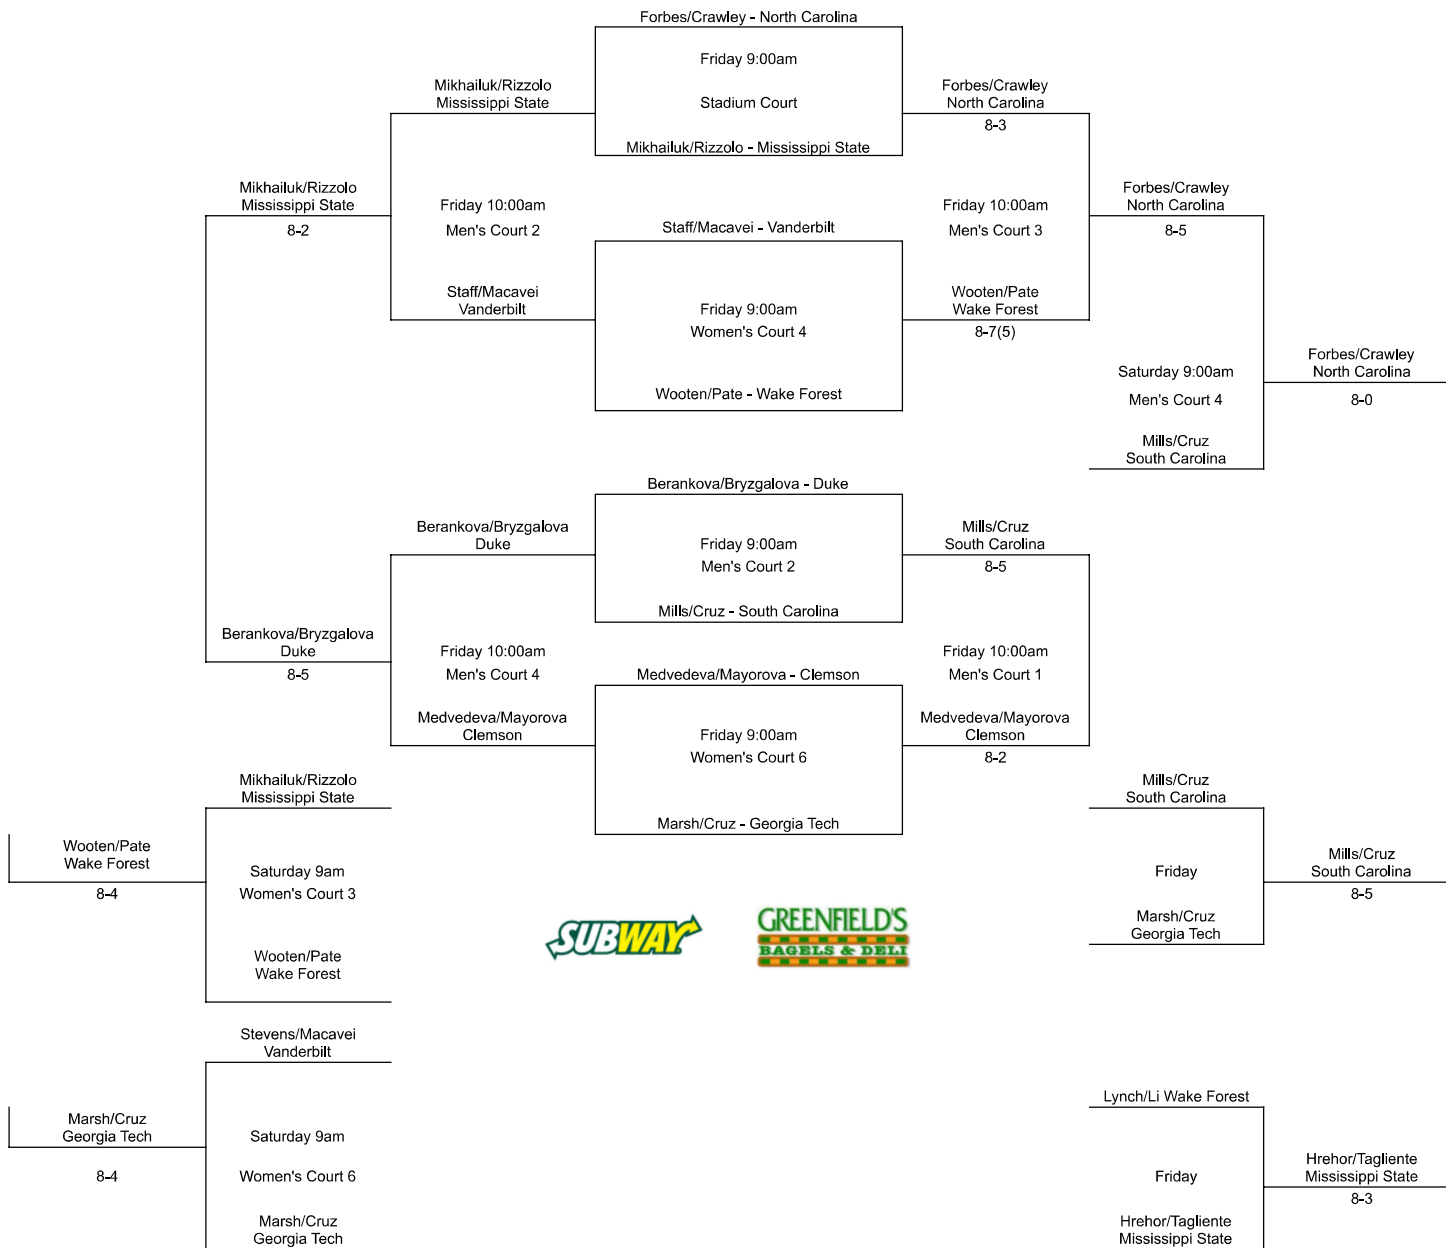

Singles Flight 3

Debbie Southern Furman Fall Classic September 16-18, 2022

Singles Flight 4

Debbie Southern Furman Fall Classic September 16-18, 2022 Singles Flight 5

Debbie Southern Furman Fall Classic September 16-18, 2022 Singles Flight 6

Debbie Southern Furman Fall Classic September 16-18, 2022 Singles Flight 8

Debbie Southern Furman Fall Classic September 16-18, 2022
Singles Flight 9 - Matches

Alexa Griffith - Furman

Friday 5:00pm

Women's Court 6

Maddie McKee- Mississippi State

Alexa Griffith
Furman

6-3, 6-4

Debbie Southern Furman Fall Classic September 16-18, 2022
Doubles Flight 1

Debbie Southern Furman Fall Classic September 16-18, 2022
Doubles Flight 2

Debbie Southern Furman Fall Classic September 16-18, 2022 Doubles Flight 3

Debbie Southern Furman Fall Classic September 16-18, 2022
Doubles Flight 4