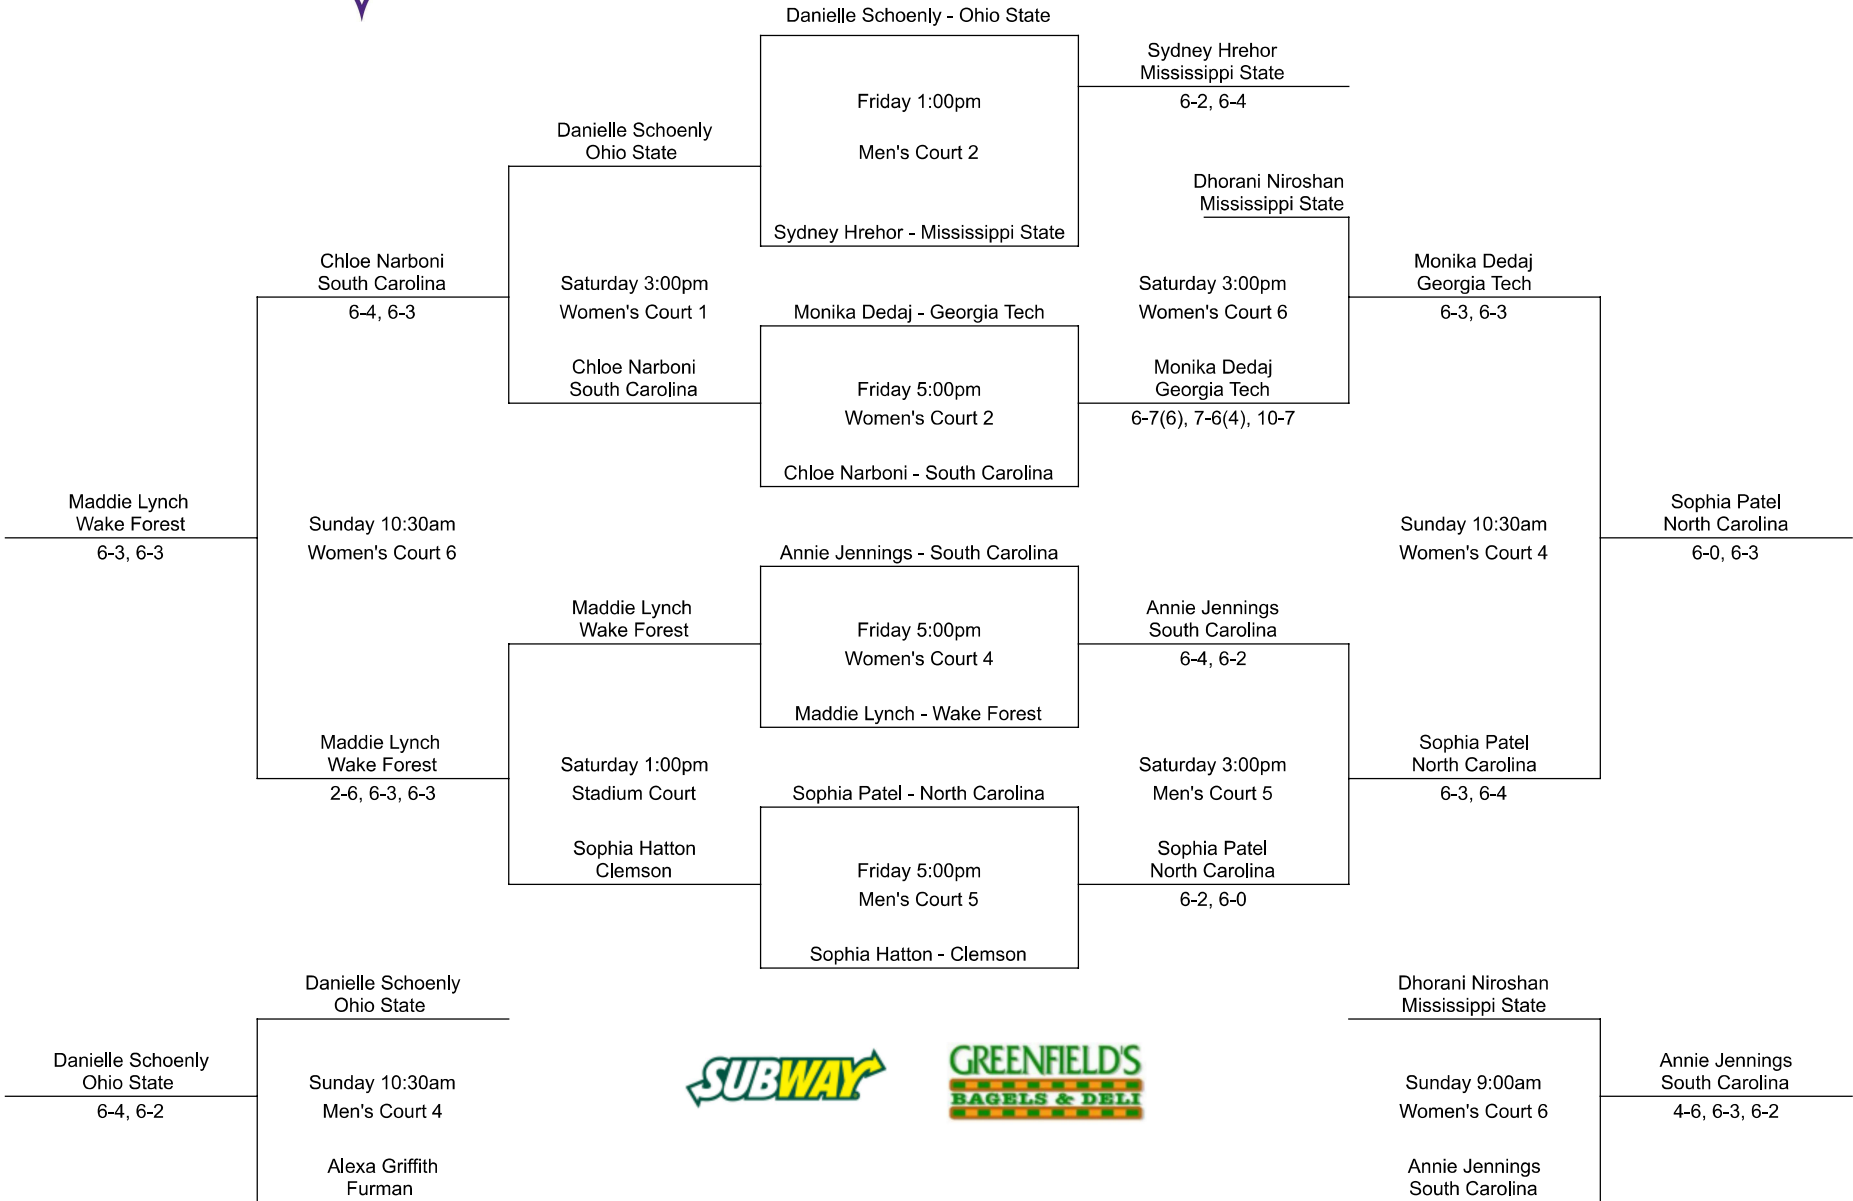

Debbie Southern Furman Fall Classic September 16-18, 2022

Singles Flight 1

Debbie Southern Furman Fall Classic September 16-18, 2022 Singles Flight 2

Debbie Southern Furman Fall Classic September 16-18, 2022

Singles Flight 3

Debbie Southern Furman Fall Classic September 16-18, 2022

Singles Flight 4

Debbie Southern Furman Fall Classic September 16-18, 2022 Singles Flight 5

Debbie Southern Furman Fall Classic September 16-18, 2022 Singles Flight 6

Debbie Southern Furman Fall Classic September 16-18, 2022 Singles Flight 8

Debbie Southern Furman Fall Classic September 16-18, 2022
Singles Flight 9 - Matches

Alexa Griffith - Furman

Friday 5:00pm

Women's Court 6

Debbie Southern Furman Fall Classic September 16-18, 2022 Doubles Flight 3

Debbie Southern Furman Fall Classic September 16-18, 2022
Doubles Flight 4