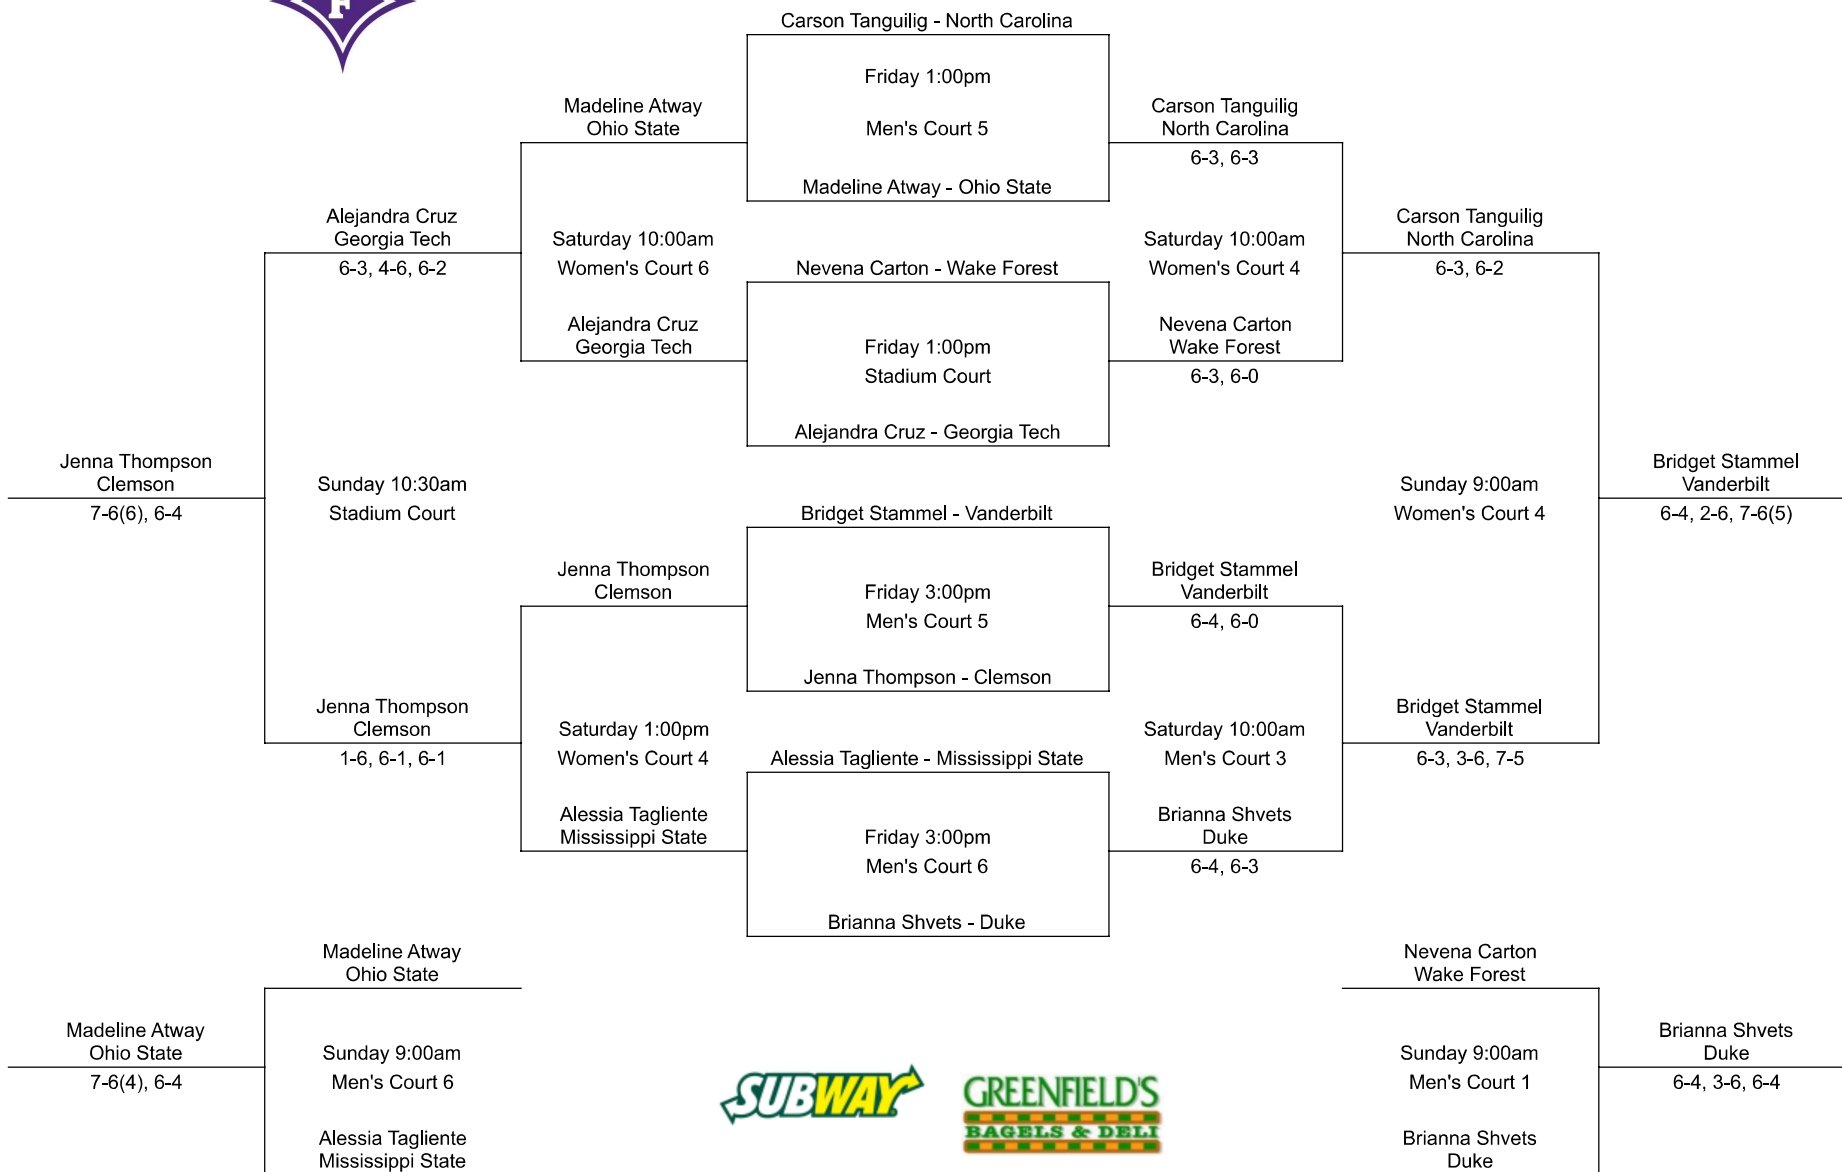

Debbie Southern Furman Fall Classic September 16-18, 2022

Singles Flight 1

Debbie Southern Furman Fall Classic September 16-18, 2022 Singles Flight 2

Debbie Southern Furman Fall Classic September 16-18, 2022

Singles Flight 3

Debbie Southern Furman Fall Classic September 16-18, 2022

Singles Flight 4

Debbie Southern Furman Fall Classic September 16-18, 2022 Singles Flight 5

Debbie Southern Furman Fall Classic September 16-18, 2022 Singles Flight 6

Debbie Southern Furman Fall Classic September 16-18, 2022 Singles Flight 8

Debbie Southern Furman Fall Classic September 16-18, 2022
Singles Flight 9 - Matches

Alexa Griffith - Furman

Friday 5:00pm

Women's Court 6

Debbie Southern Furman Fall Classic September 16-18, 2022 Doubles Flight 3

Debbie Southern Furman Fall Classic September 16-18, 2022
Doubles Flight 4