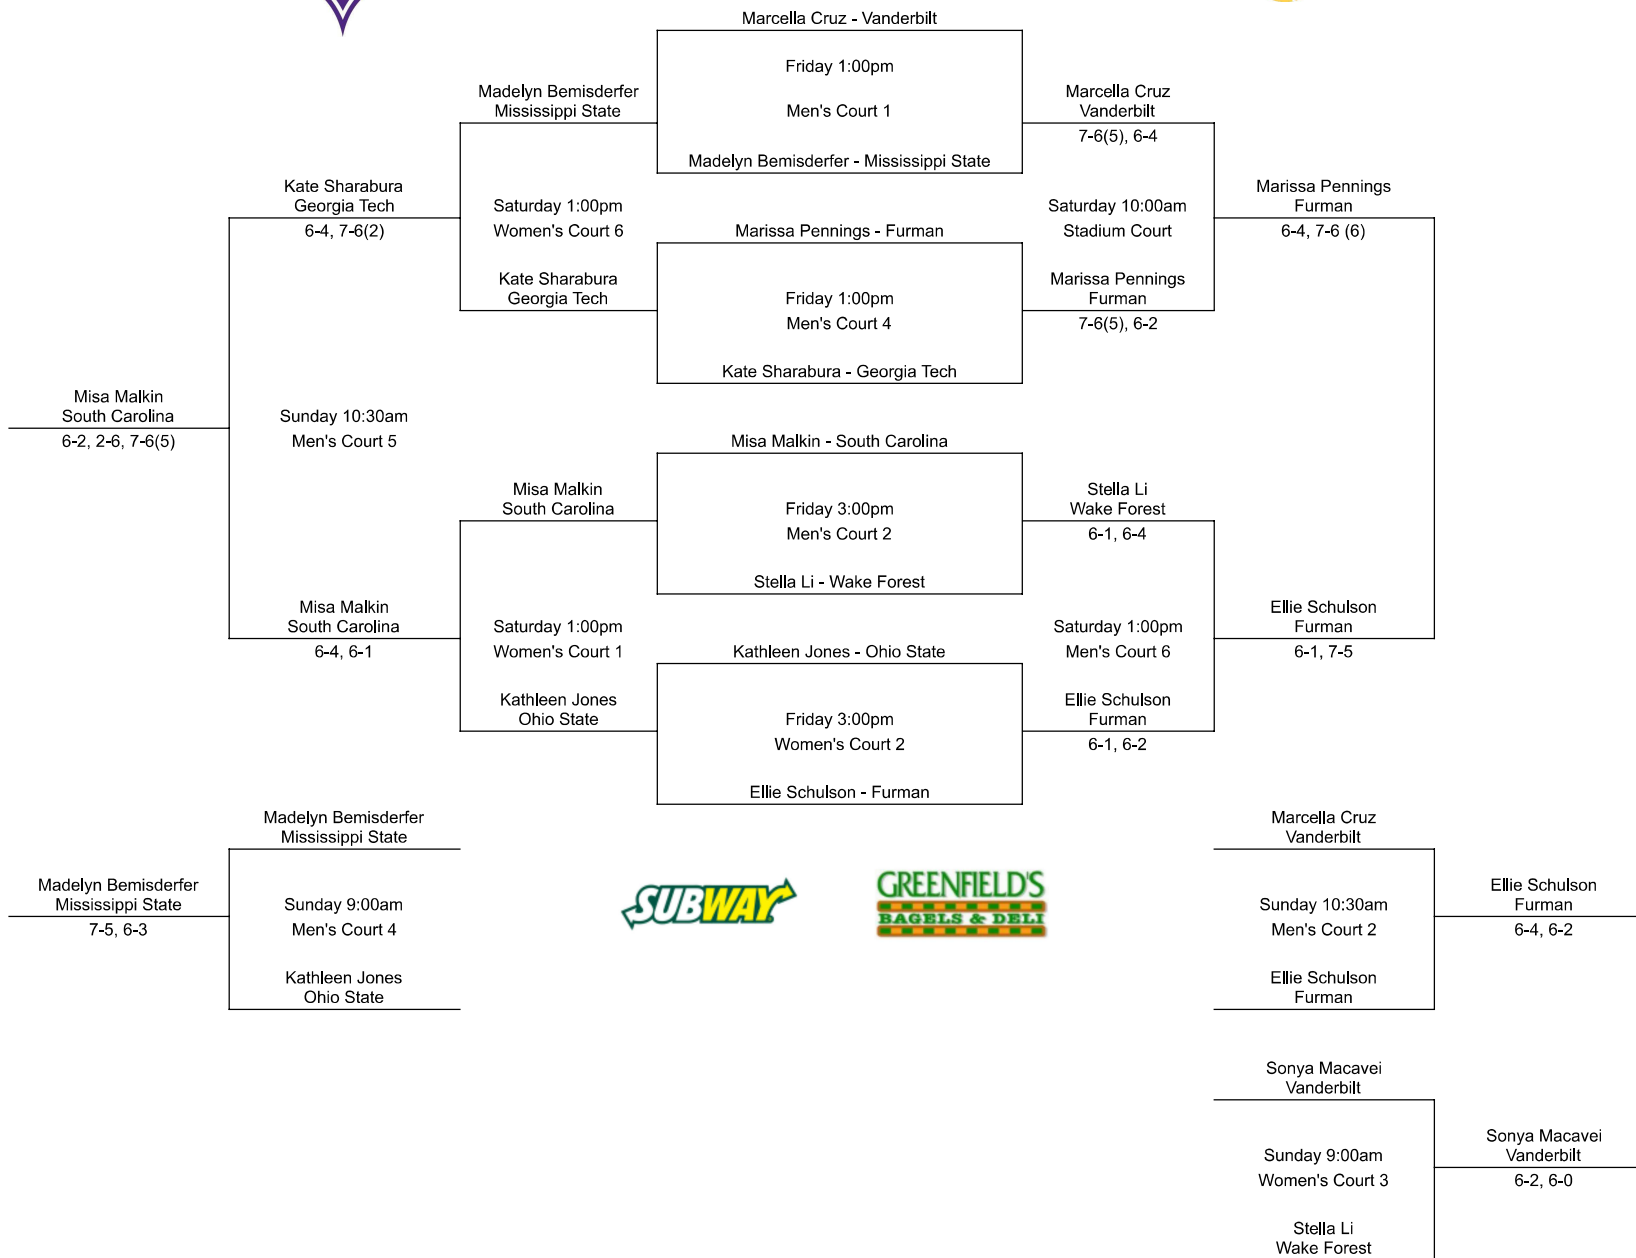

Debbie Southern Furman Fall Classic September 16-18, 2022

Singles Flight 1

Debbie Southern Furman Fall Classic September 16-18, 2022 Singles Flight 2

Debbie Southern Furman Fall Classic September 16-18, 2022

Singles Flight 3

Debbie Southern Furman Fall Classic September 16-18, 2022

Singles Flight 4

Debbie Southern Furman Fall Classic September 16-18, 2022 Singles Flight 5

Debbie Southern Furman Fall Classic September 16-18, 2022 Singles Flight 6

Debbie Southern Furman Fall Classic September 16-18, 2022 Singles Flight 8

Debbie Southern Furman Fall Classic September 16-18, 2022
Singles Flight 9 - Matches

Alexa Griffith - Furman

Friday 5:00pm

Women's Court 6

Debbie Southern Furman Fall Classic September 16-18, 2022 Doubles Flight 3

Debbie Southern Furman Fall Classic September 16-18, 2022
Doubles Flight 4