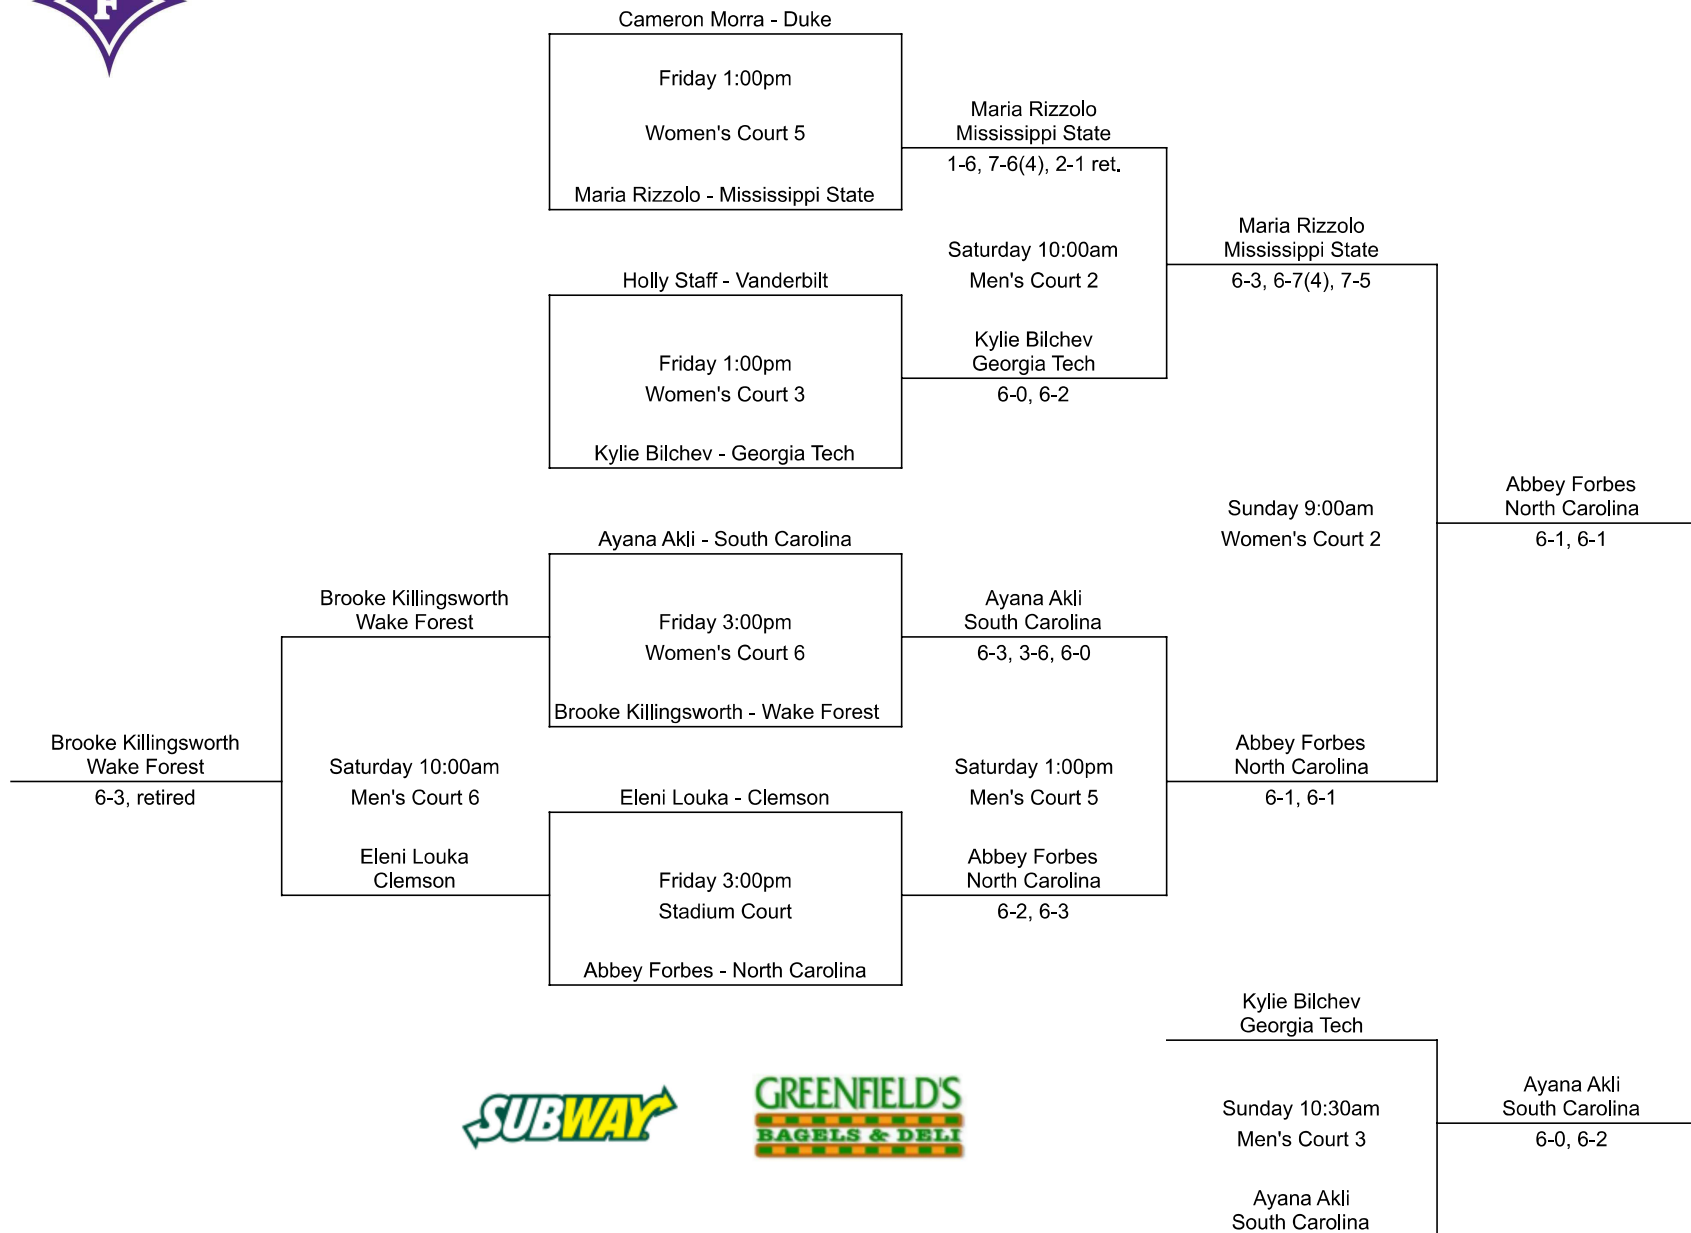

Debbie Southern Furman Fall Classic September 16-18, 2022

Singles Flight 1

Debbie Southern Furman Fall Classic September 16-18, 2022 Singles Flight 2

Debbie Southern Furman Fall Classic September 16-18, 2022

Singles Flight 3

Debbie Southern Furman Fall Classic September 16-18, 2022

Singles Flight 4

Debbie Southern Furman Fall Classic September 16-18, 2022 Singles Flight 5

Debbie Southern Furman Fall Classic September 16-18, 2022 Singles Flight 6

Debbie Southern Furman Fall Classic September 16-18, 2022 Singles Flight 8

Debbie Southern Furman Fall Classic September 16-18, 2022
Singles Flight 9 - Matches

Alexa Griffith - Furman

Friday 5:00pm

Women's Court 6

Debbie Southern Furman Fall Classic September 16-18, 2022 Doubles Flight 3

Debbie Southern Furman Fall Classic September 16-18, 2022
Doubles Flight 4