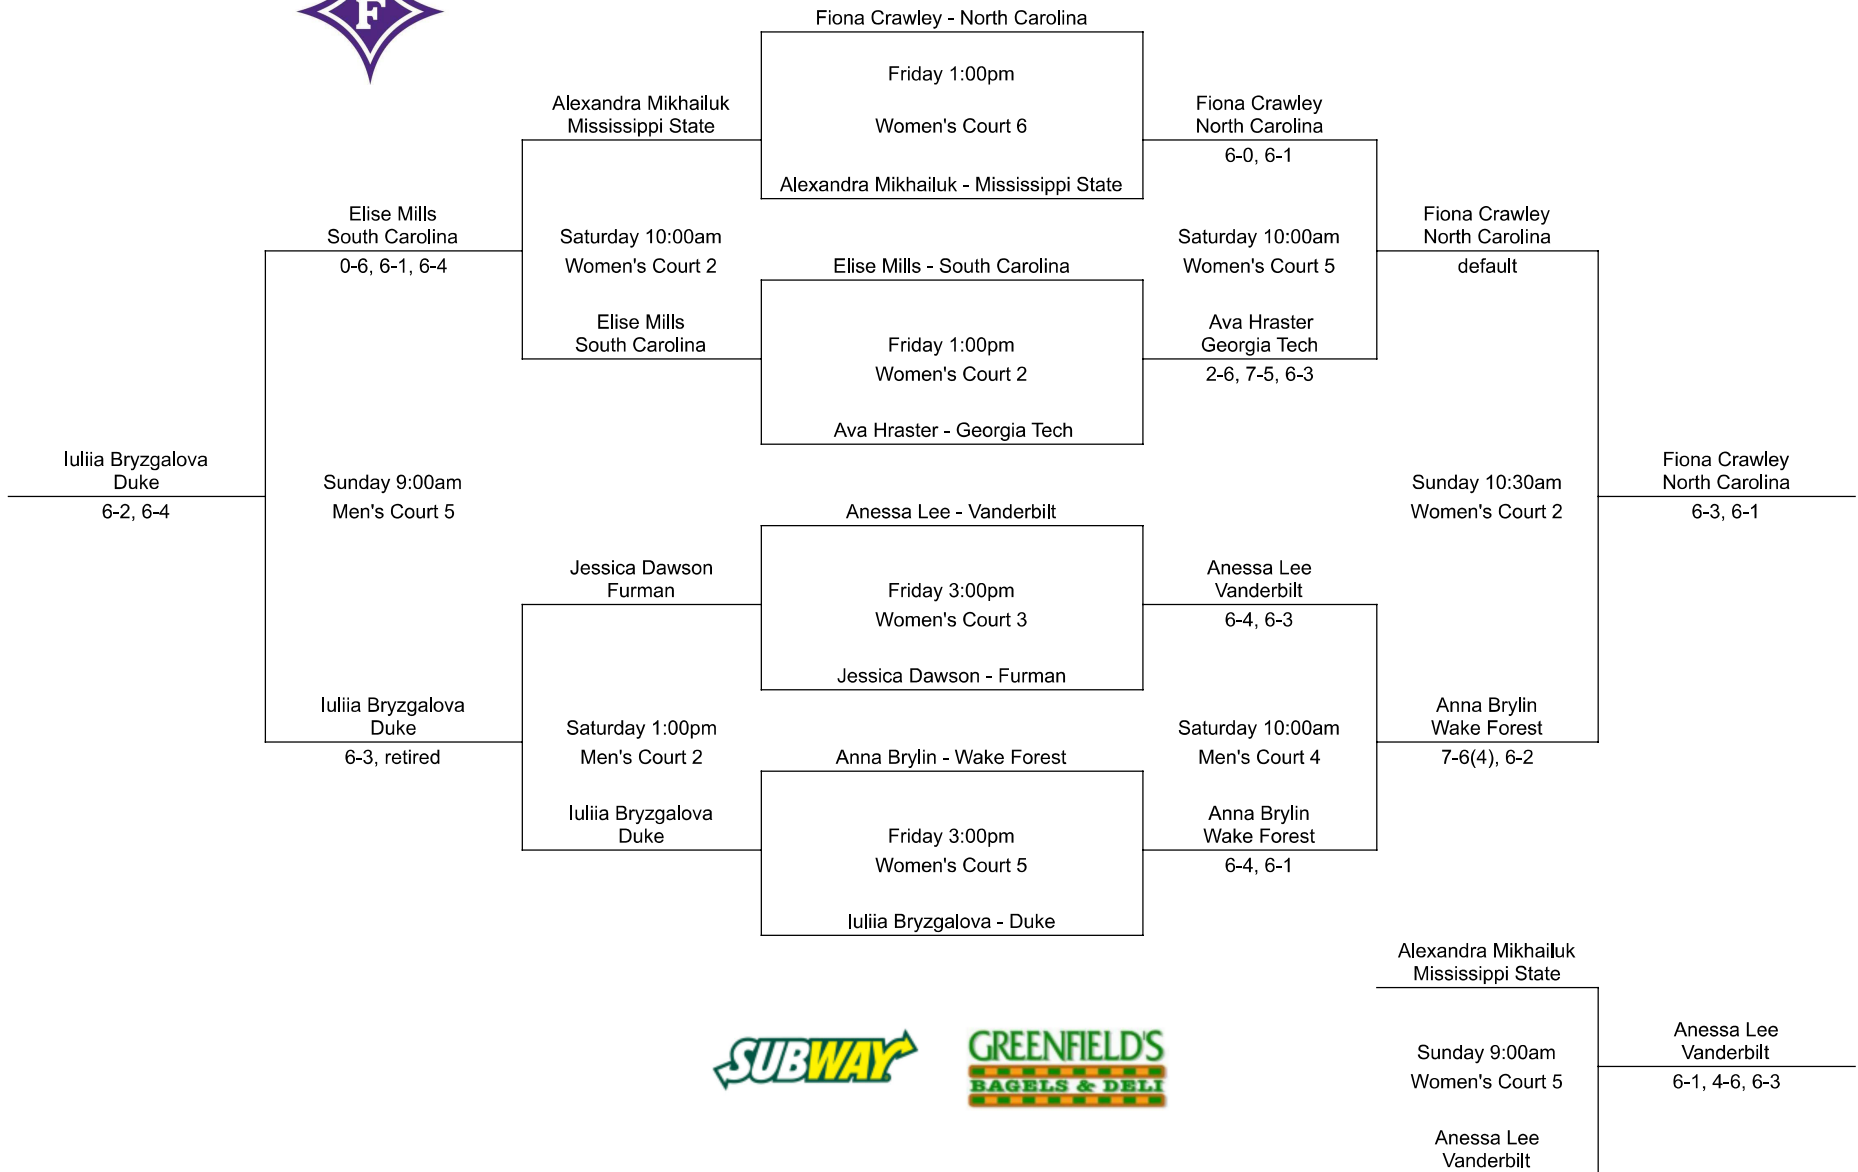

Debbie Southern Furman Fall Classic September 16-18, 2022

Singles Flight 1

Debbie Southern Furman Fall Classic September 16-18, 2022 Singles Flight 2

Debbie Southern Furman Fall Classic September 16-18, 2022

Singles Flight 3

Debbie Southern Furman Fall Classic September 16-18, 2022

Singles Flight 4

Debbie Southern Furman Fall Classic September 16-18, 2022 Singles Flight 5

Debbie Southern Furman Fall Classic September 16-18, 2022 Singles Flight 6

Debbie Southern Furman Fall Classic September 16-18, 2022 Singles Flight 8

Debbie Southern Furman Fall Classic September 16-18, 2022
Singles Flight 9 - Matches

Alexa Griffith - Furman

Friday 5:00pm

Women's Court 6

Debbie Southern Furman Fall Classic September 16-18, 2022 Doubles Flight 3

Debbie Southern Furman Fall Classic September 16-18, 2022
Doubles Flight 4