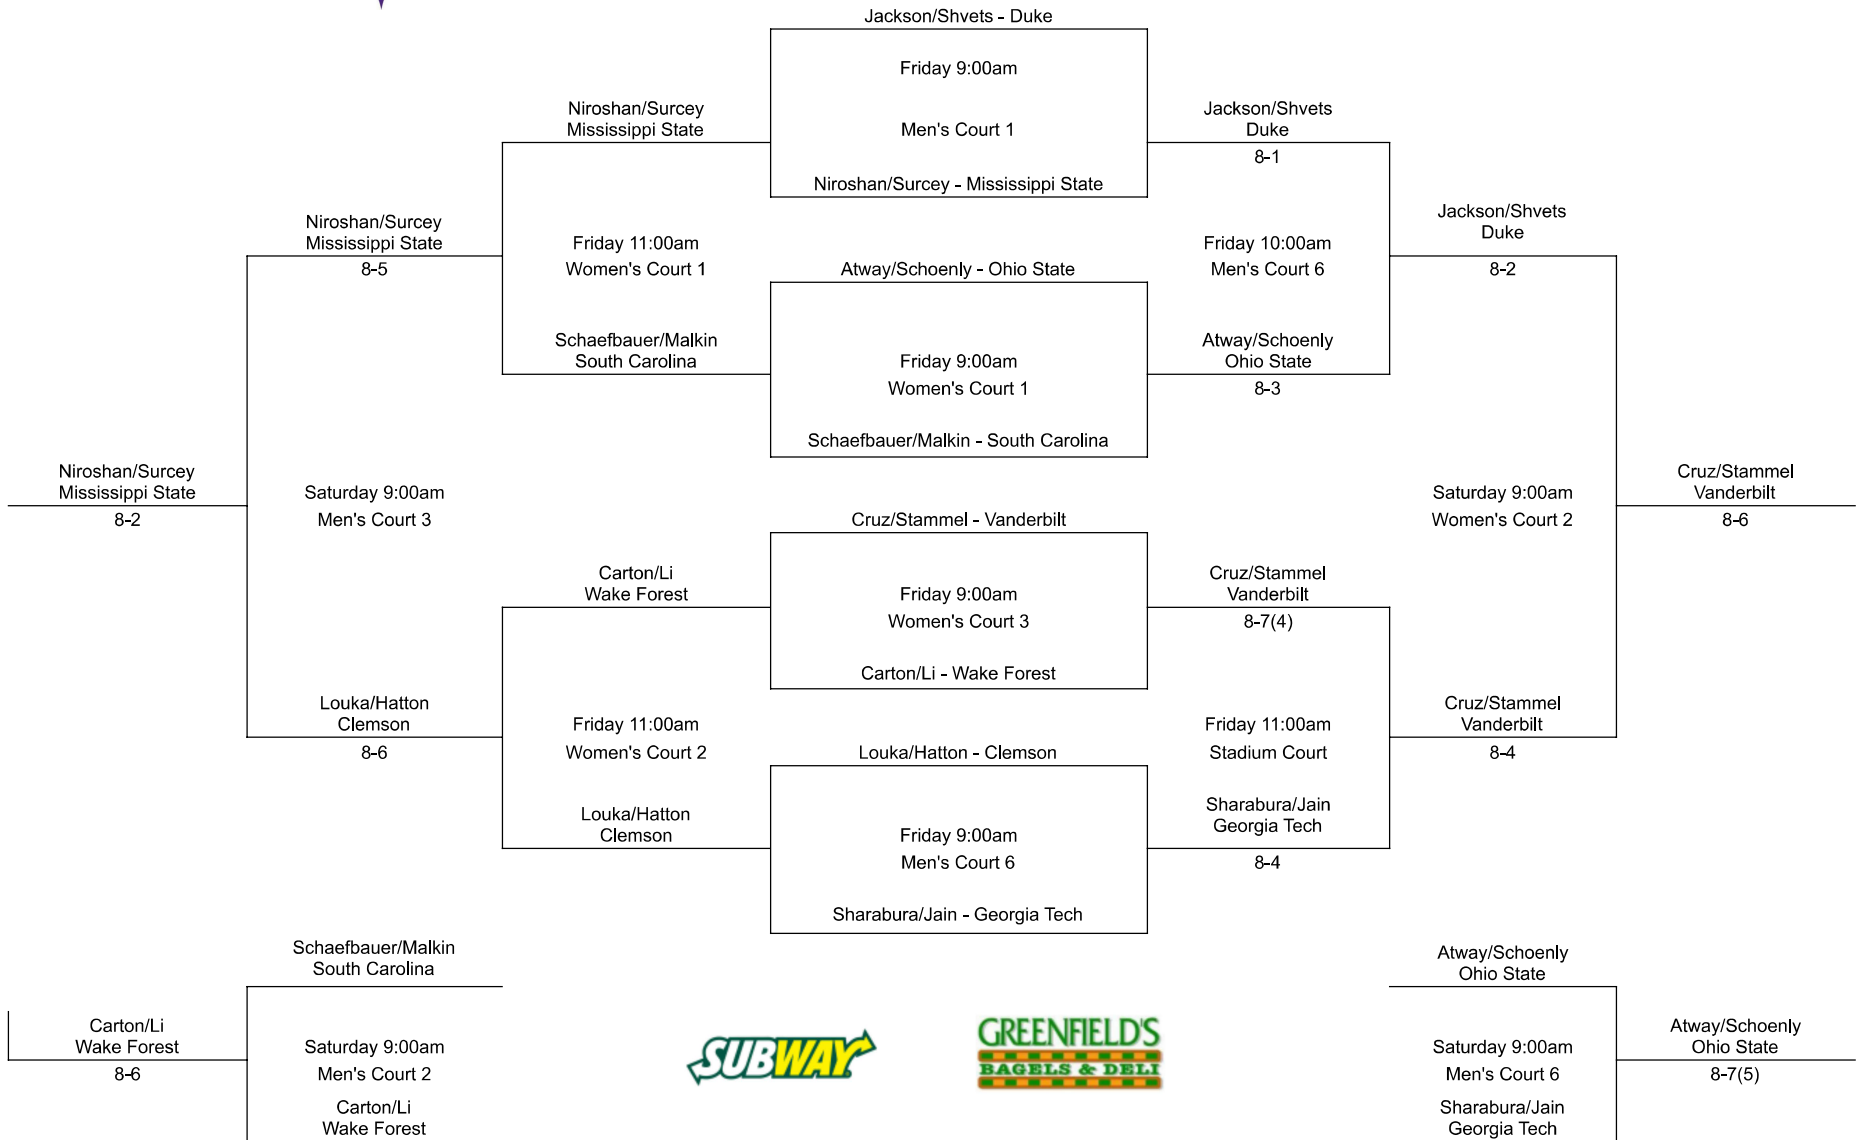

Debbie Southern Furman Fall Classic September 16-18, 2022 Singles Flight 8

Debbie Southern Furman Fall Classic September 16-18, 2022
Singles Flight 9 - Matches

Alexa Griffith - Furman

Friday 5:00pm

Women's Court 6

Maddie McKee- Mississippi State

Alexa Griffith
Furman

6-3, 6-4

Debbie Southern Furman Fall Classic September 16-18, 2022
Doubles Flight 1

Debbie Southern Furman Fall Classic September 16-18, 2022
Doubles Flight 2

Debbie Southern Furman Fall Classic September 16-18, 2022 Doubles Flight 3

Debbie Southern Furman Fall Classic September 16-18, 2022
Doubles Flight 4