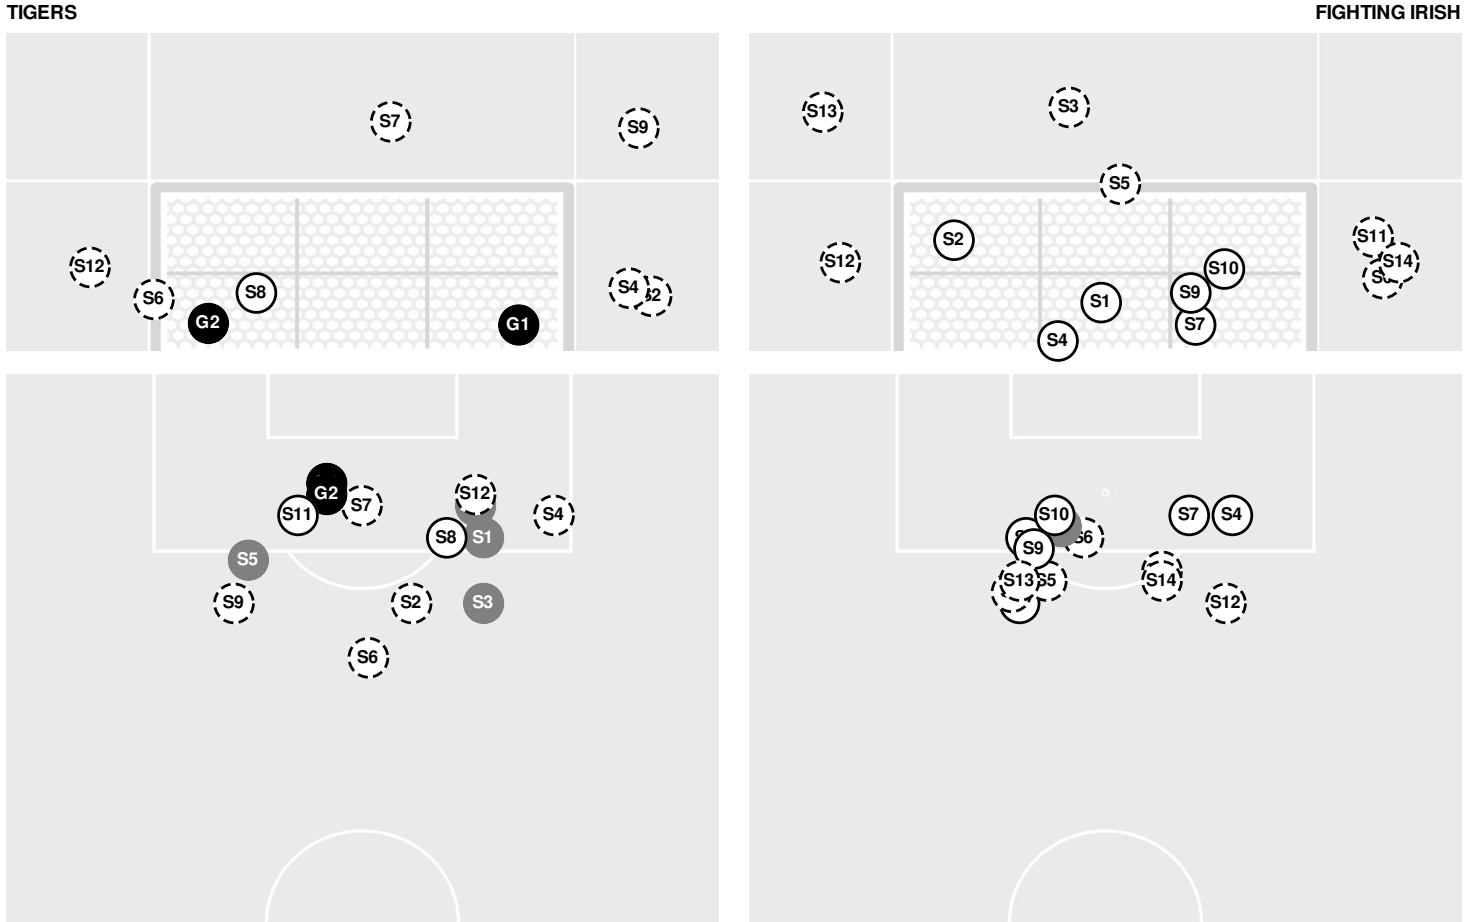

Official Soccer Shot Chart - Final
Notre Dame vs Clemson
9/15/2022 Historic Riggs Field, Clemson
2022-23 Women's Soccer

Match Time: 8:00 PM
Match Duration: 02:13
Attendance: 972

Officials: Nicholas Balcer, Tarik Valedar, Jarred Mosher, Ralph Polson

Shots by Half Intervals		1st Half	2nd Half
Tigers		6	8
Fighting Irish		4	10

Shot Chart

(S) Shot Off Target   (S) Shot On Target   (S) Blocked   (G) Goal / Own Goal

Shot Summary