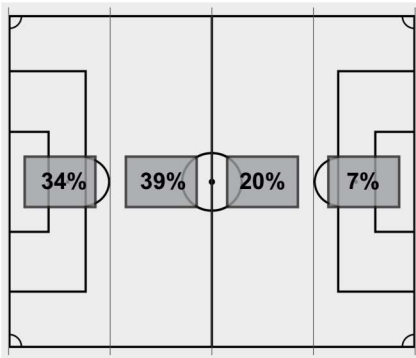

Cautions and ejections:

YC - Tigers #18 52:42

Stadium: Historic Riggs Field

Officials: Referee: Richonne Clark; Asst. Referee: Chris Zuerner; Hudson Owens; Alt. Official: Wilmer Soriano;

Offsides: App State 0, Clemson 1.

Soccer Box Score (Final)
2022-23 Women's Soccer
App State vs Clemson (9/4/2022 at Clemson, UNITED STATES)

Attacking Direction →

2	TOTAL SHOTS	32
0	SHOTS ON TARGET	16
13	SAVES	0
1	CORNERS	12
0	OFFSIDES	1
0	YELLOW CARDS	1
0	RED CARDS	0
27%	POSSESSION TOTAL	73%