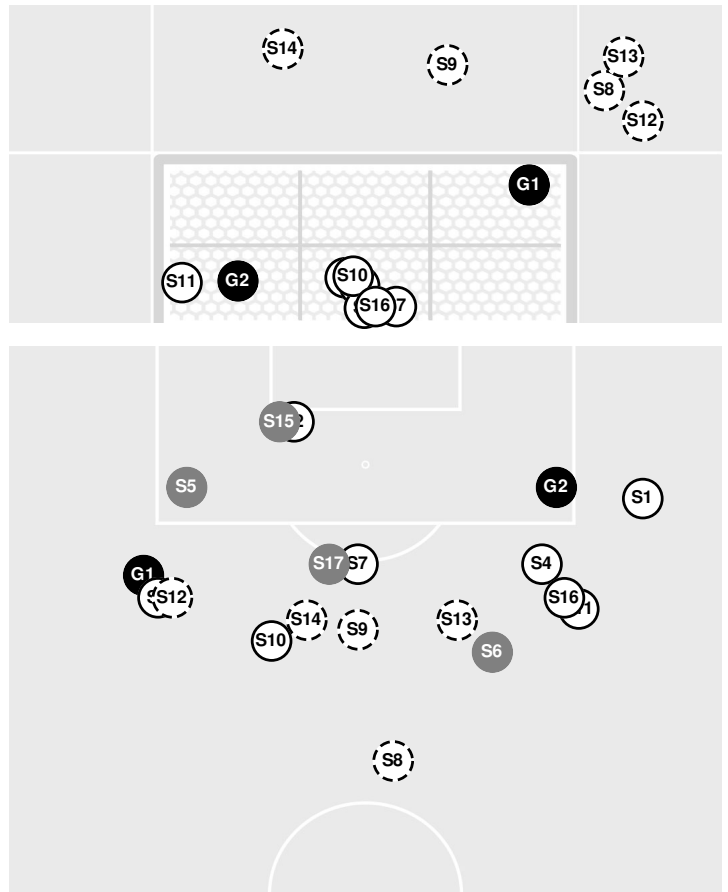

**CLEMSON 1, SOUTH CAROLINA 1**

Official Soccer Shot Chart - Final  
**Clemson vs South Carolina**

9/1/2022 Stone Stadium, Columbia  
 2022-23 Women's Soccer

**Match Time:** 7:00 PM  
**Match Duration:** 01:56  
**Attendance:** 5330

**Officials:** Mark Kadlecik, Ryan Graves, Joseph Suchoski, Kaylib Rhinehart

Shots by Half Intervals	Gamecocks Tigers	1st Half	2nd Half
		4 14	8 5

Shot Chart

GAMECOCKS

TIGERS

S Shot Off Target   
 S Shot On Target   
 S Blocked   
 G Goal / Own Goal

Shot Summary

Official Soccer Shot Chart - Final  
**Clemson vs South Carolina**  
9/1/2022 Stone Stadium, Columbia  
2022-23 Women's Soccer

**Match Time:** 7:00 PM  
**Match Duration:** 01:56  
**Attendance:** 5330