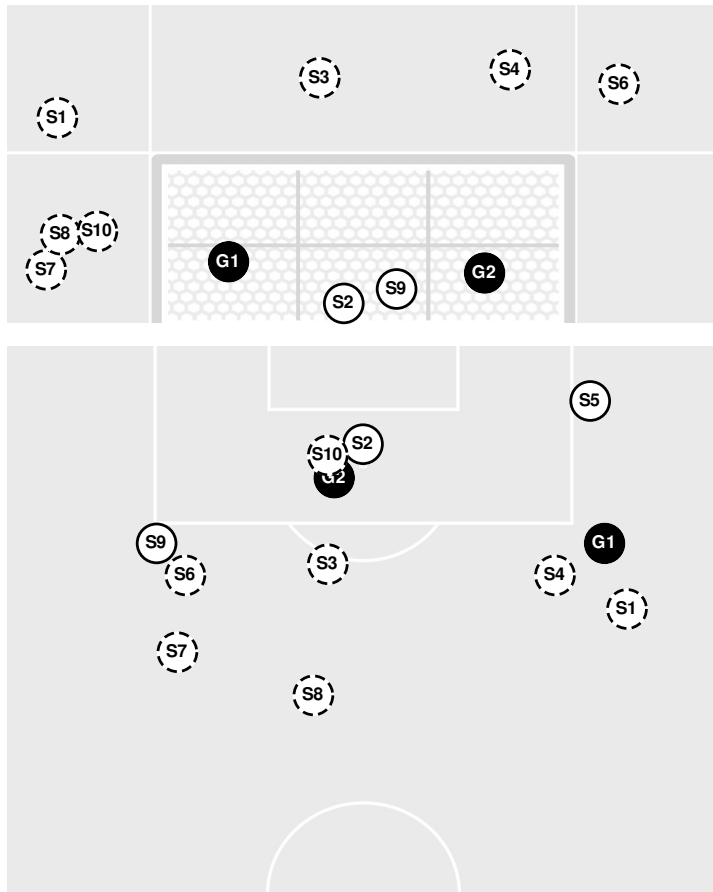

**CLEMSON 1, SOUTH CAROLINA 1**

- 82:45 Shot by Gamecocks Barry, Catherine WIDE LEFT.
- 84:38 Gamecocks substitution: Griffiths, Claire for Hahn, Eveleen.
- 84:38 Gamecocks substitution: Spiehs, Megan for Montgomery, Shay.
- 84:45 Shot by Gamecocks Spiehs, Megan, SAVE Mackiewicz, Halle.
- 85:17 Shot by Tigers Conti, Caroline BLOCKED.
- 86:39 Gamecocks substitution: Hahn, Eveleen for Zullo, Corinna.
- 86:48 Foul on Clemson.
- 88:17 Shot by Gamecocks Spiehs, Megan WIDE LEFT.
- 90:00 End of period [90:00].

**CLEMSON 1, SOUTH CAROLINA 1**

Official Soccer Shot Chart - Final  
**Clemson vs South Carolina**

9/1/2022 Stone Stadium, Columbia  
 2022-23 Women's Soccer

**Match Time:** 7:00 PM  
**Match Duration:** 01:56  
**Attendance:** 5330

**Officials:** Mark Kadlecik, Ryan Graves, Joseph Suchoski, Kaylib Rhinehart

Shots by Half Intervals	Gamecocks Tigers	1st Half	2nd Half
		4 14	8 5

Shot Chart

GAMECOCKS

TIGERS

S Shot Off Target   
 S Shot On Target   
 S Blocked   
 G Goal / Own Goal