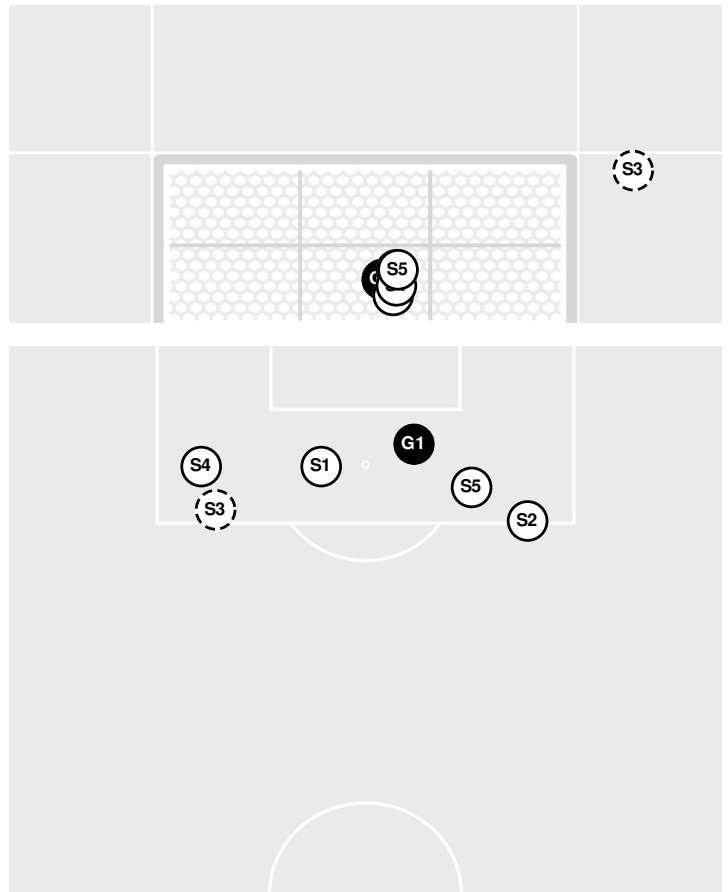

**Officials:** Esteban Rosano, Cory Richardson, Sam Reynolds, Dustin Killick

- 76:23 Foul on West Virginia.
- 76:37 Foul on Clemson.
- 78:23 Mountaineers substitution: Leslie, Annika for Scott, Aaliyah.
- 78:23 Mountaineers substitution: McCarthy, Lilly for Loza, Isabel.
- 78:23 Mountaineers substitution: Heredia-Beltran, Dilary for White, Taylor.
- 78:38 Mountaineers substitution: Rodriguez, AJ for Thompson, Emily.
- 78:38 Mountaineers substitution: Segalla, Lauren for Aunkst, Mackenzie.
- 83:29 Tigers substitution: Hauser, Ella for Brough, Emily.
- 84:10 Offside against Clemson.
- 86:22 Foul on Clemson.
- 87:38 Shot by Mountaineers Vallerand, Julianne WIDE RIGHT.
- 87:38 Tigers substitution: Minarik, Sydney for Lyles, Renee.
- 88:16 Tigers substitution: Meredith, Samantha for Conti, Caroline.
- 89:30 Shot by Mountaineers Rodriguez, AJ BLOCKED.
- 90:00 End of period [90:00].

**CLEMSON 0, WEST VIRGINIA 0**

**Officials:** Esteban Rosano, Cory Richardson, Sam Reynolds, Dustin Killick

Shots by Half Intervals	Mountaineers Tigers	1st Half	2nd Half
		4	6
	5	1	

Shot Chart

MOUNTAINEERS

TIGERS

S Shot Off Target  
 S Shot On Target  
 S Blocked  
 G Goal / Own Goal

Shot Summary

MOUNTAINEERS

No	Time	Player	Description
S1	1'	22, Chloe Adler	Saved
S2	12'	18, Dilary Heredia-Beltran	Saved
S3	20'	4, AJ Rodriguez	Blocked
S4	20'	12, Maya McCutcheon	Saved
S5	59'	14, Lauren Segalla	Blocked
S6	67'	12, Maya McCutcheon	
S7	67'	10, Jordan Brewster	Saved
S8	69'	15, Lilly McCarthy	
S9	88'	26, Julianne Vallerand	
S10	90'	4, AJ Rodriguez	Blocked