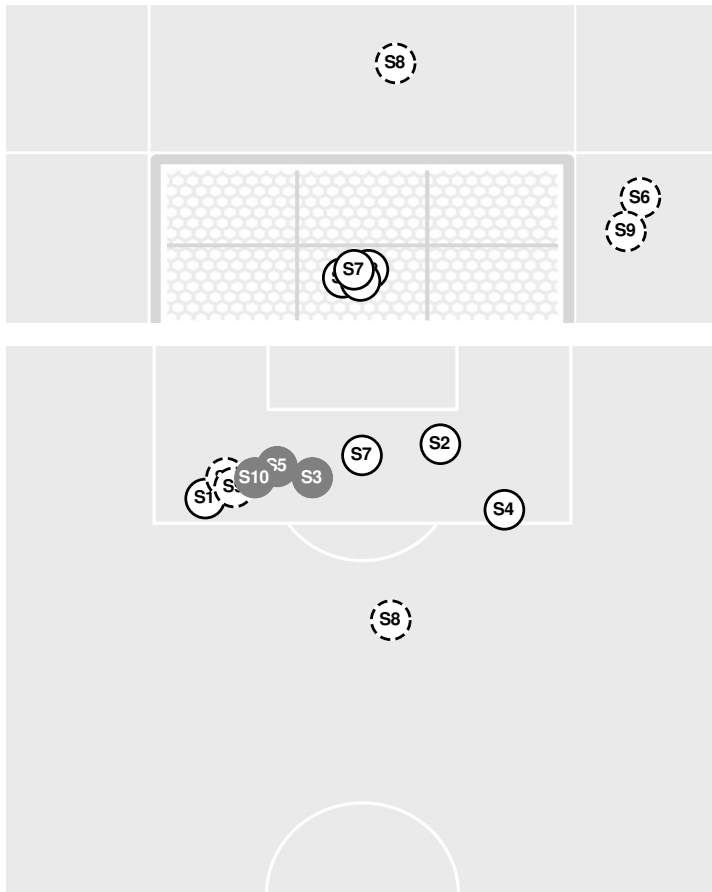

**Officials:** Esteban Rosano, Cory Richardson, Sam Reynolds, Dustin Killick

- 76:23 Foul on West Virginia.
- 76:37 Foul on Clemson.
- 78:23 Mountaineers substitution: Leslie, Annika for Scott, Aaliyah.
- 78:23 Mountaineers substitution: McCarthy, Lilly for Loza, Isabel.
- 78:23 Mountaineers substitution: Heredia-Beltran, Dilary for White, Taylor.
- 78:38 Mountaineers substitution: Rodriguez, AJ for Thompson, Emily.
- 78:38 Mountaineers substitution: Segalla, Lauren for Aunkst, Mackenzie.
- 83:29 Tigers substitution: Hauser, Ella for Brough, Emily.
- 84:10 Offside against Clemson.
- 86:22 Foul on Clemson.
- 87:38 Shot by Mountaineers Vallerand, Julianne WIDE RIGHT.
- 87:38 Tigers substitution: Minarik, Sydney for Lyles, Renee.
- 88:16 Tigers substitution: Meredith, Samantha for Conti, Caroline.
- 89:30 Shot by Mountaineers Rodriguez, AJ BLOCKED.
- 90:00 End of period [90:00].

**CLEMSON 0, WEST VIRGINIA 0**

**Officials:** Esteban Rosano, Cory Richardson, Sam Reynolds, Dustin Killick

Shots by Half Intervals	Mountaineers Tigers	1st Half	2nd Half
		4	6
	5	1	

Shot Chart

MOUNTAINEERS

TIGERS

S Shot Off Target  
 S Shot On Target  
 S Blocked  
 G Goal / Own Goal

Shot Summary

MOUNTAINEERS

No	Time	Player	Description
S1	1'	22, Chloe Adler	Saved
S2	12'	18, Dilary Heredia-Beltran	Saved
S3	20'	4, AJ Rodriguez	Blocked
S4	20'	12, Maya McCutcheon	Saved
S5	59'	14, Lauren Segalla	Blocked
S6	67'	12, Maya McCutcheon	
S7	67'	10, Jordan Brewster	Saved
S8	69'	15, Lilly McCarthy	
S9	88'	26, Julianne Vallerand	
S10	90'	4, AJ Rodriguez	Blocked