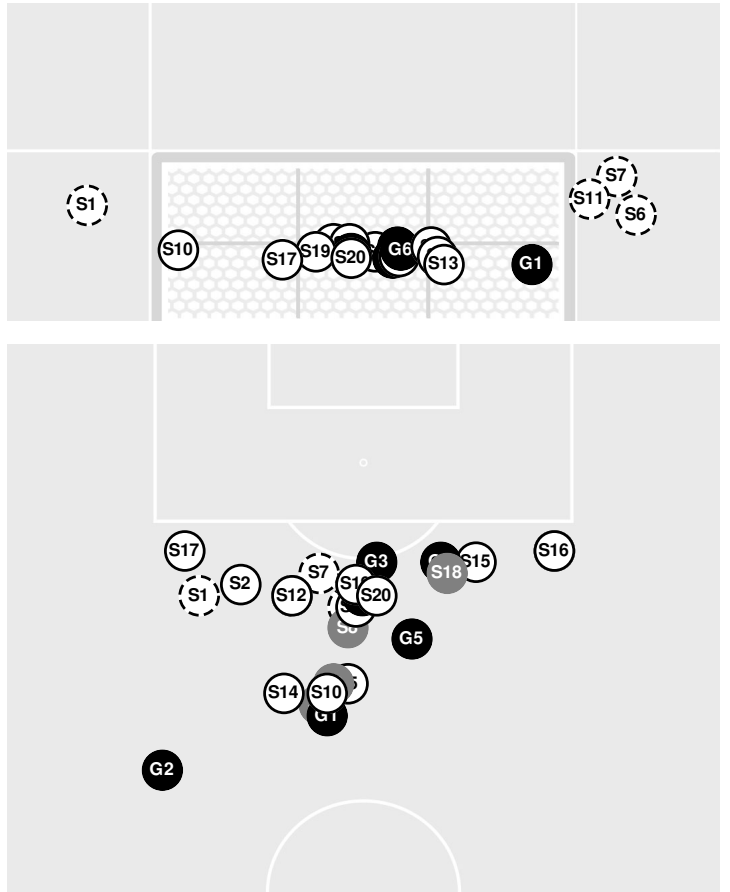

CLEMSON 4, WESTERN CARO. 0

Official Soccer Shot Chart - Final
Clemson vs Western Caro.
 8/25/2022 Catamount Soccer Complex, Cullowhee, N.C.
 2022-23 Women's Soccer

Match Time: 7:00 PM
Match Duration: 01:55
Attendance: 1212

Officials: Josiah Parke, Eric Usher, Cameron Porter

Shots by Half Intervals		1st Half	2nd Half
Catamounts		0	6
Tigers		16	10

Shot Chart

CATAMOUNTS

TIGERS

Shot Off Target
 Shot On Target
 Blocked
 Goal / Own Goal