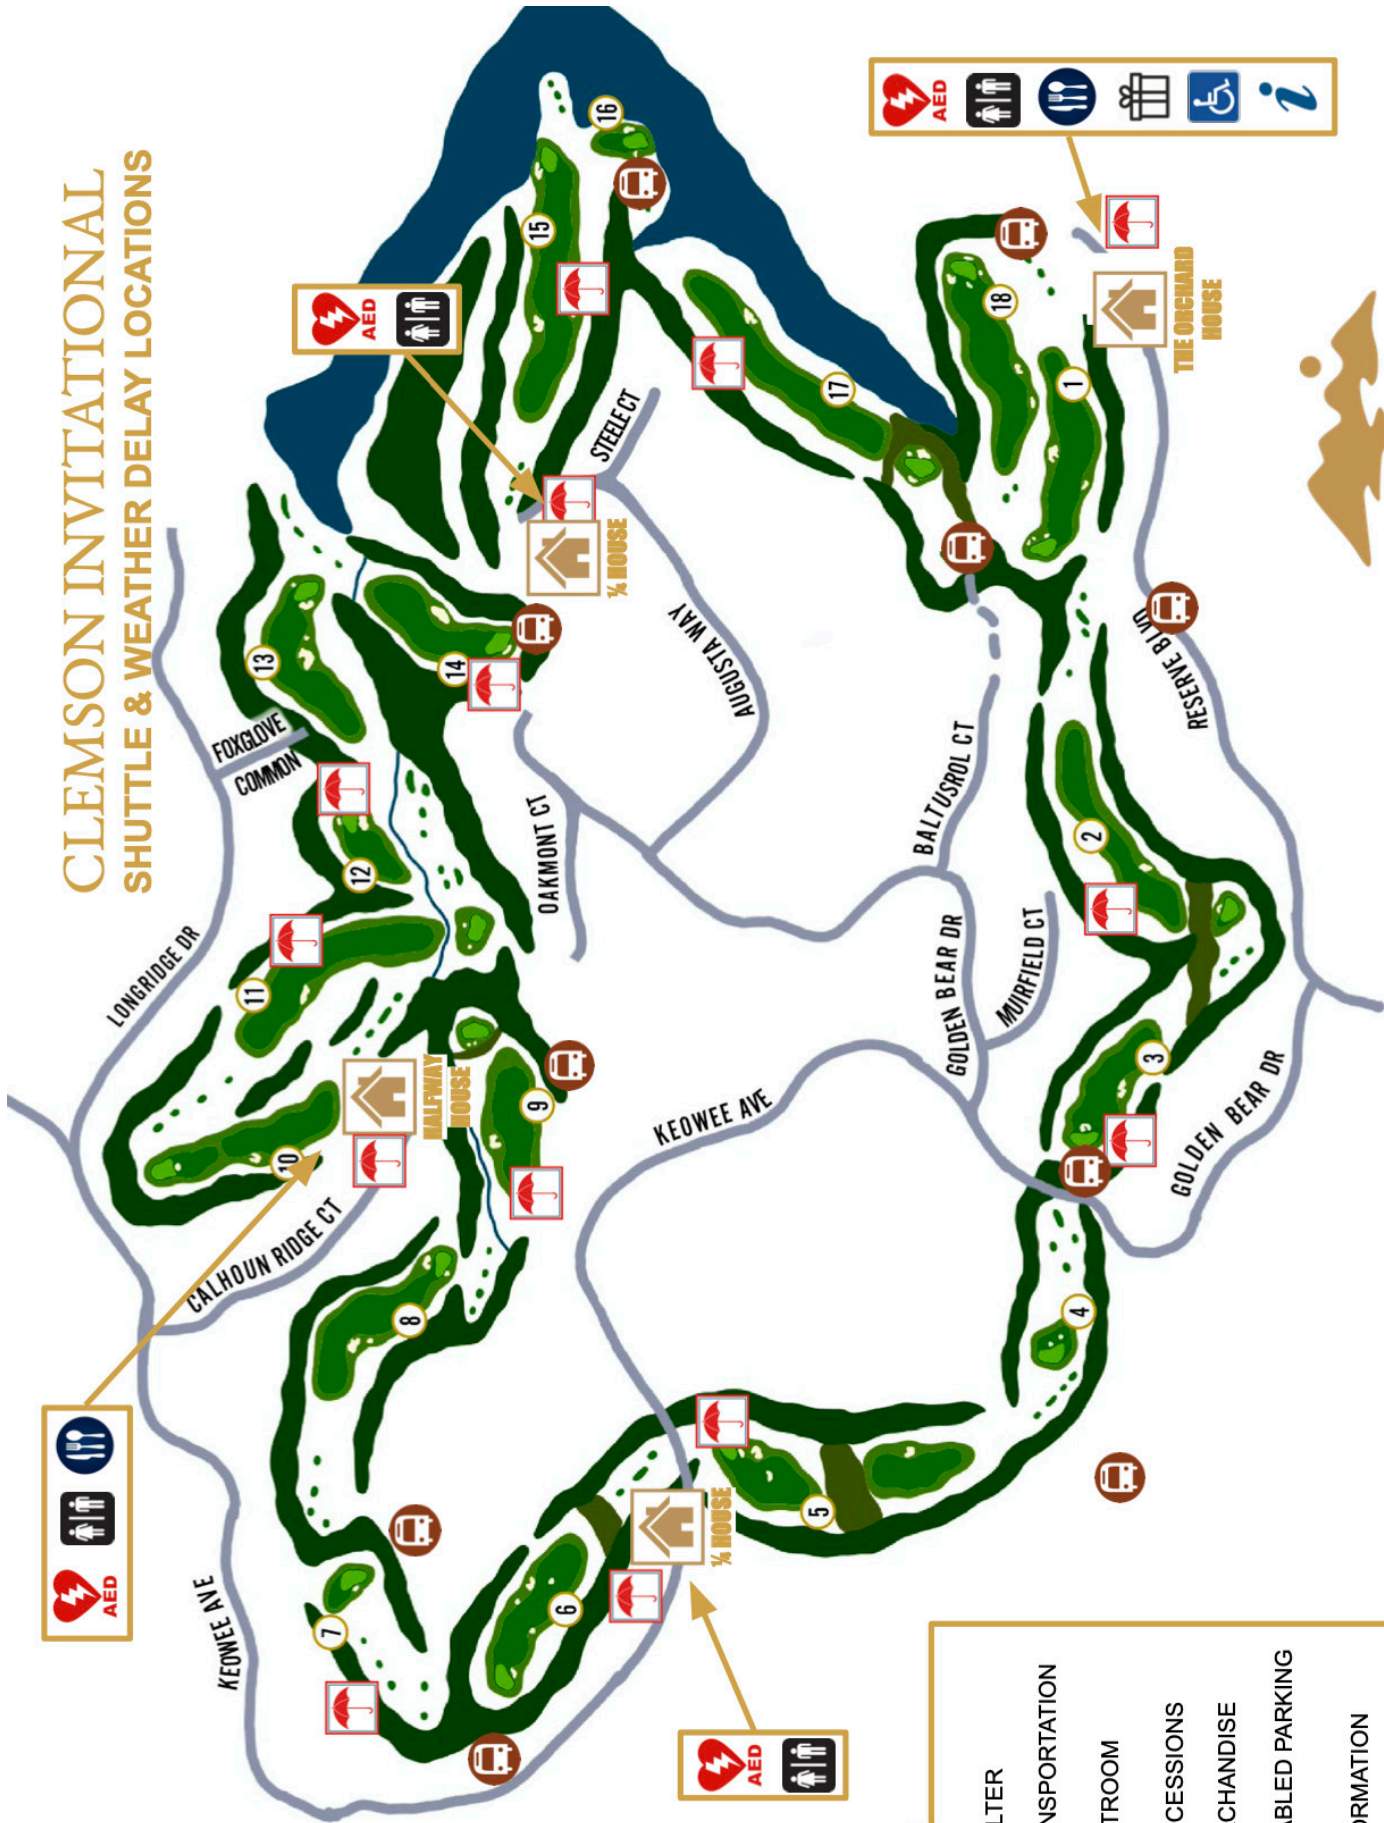

CLEMSON INVITATIONAL SHUTTLE & WEATHER DELAY LOCATIONS

THE RESERVE AT LAKE KEOWEE

LEGEND

- SHELTER
- TRANSPORTATION
- RESTROOM
- CONCESSIONS
- MERCHANDISE
- DISABLED PARKING
- INFORMATION
- AED
- WEATHER DELAY