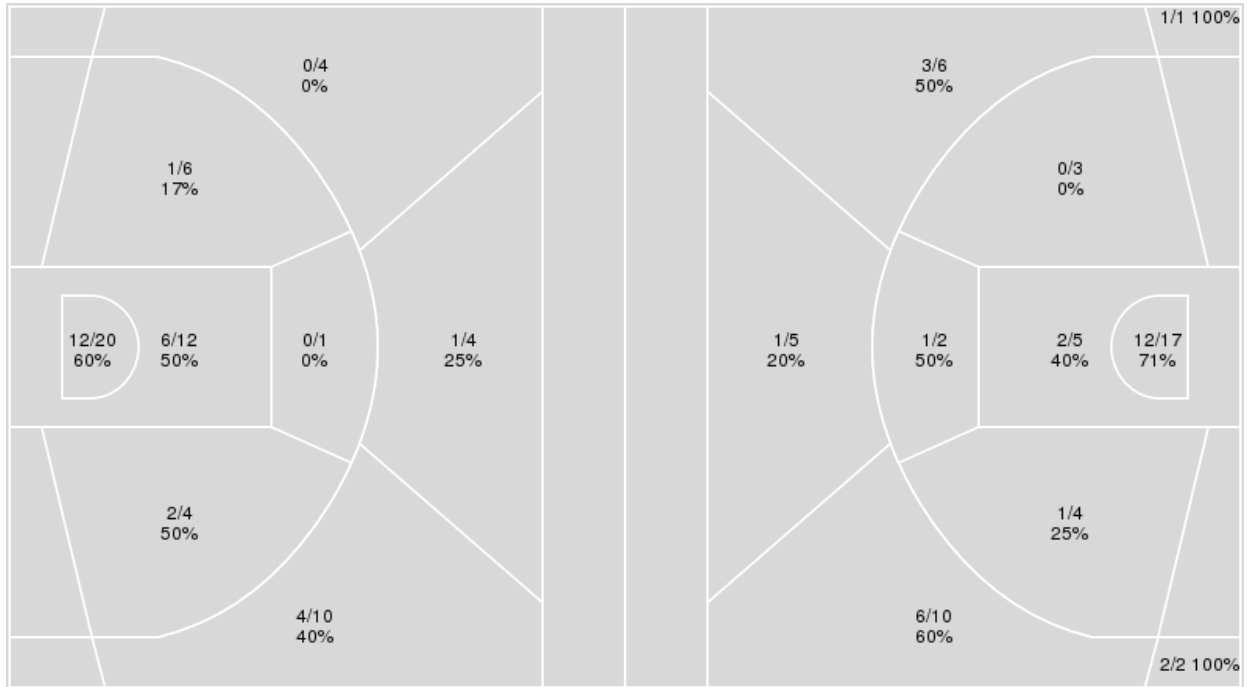

Notre Dame at Clemson

02/12/22 Littlejohn Coliseum, Clemson
2021-22 Clemson Men's Basketball

Game Time: 7:00 PM
Game Duration: 1:44
Attendance: 7,524

Officials: Lee Cassell, Earl Walton, Justin Porterfield

{ Players => 0, 1, 2, 3, 4, 5, 10, 11, 12, 13, 14, 15, 24, 32, 33; } FG
Types => All; Results => All;

{ Players => 0, 1, 2, 3, 4, 5, 12, 14, 20, 22, 23, 24, 25, 31; } FG Types
=> All; Results => All;

Clemson

Notre Dame

Clemson	M/A	%
Field Goals	26/61	43
2 Points	21/43	49
3 Points	5/18	28
Free Throws	4/5	80

Notre Dame	M/A	%
Field Goals	29/55	53
2 Points	16/31	52
3 Points	13/24	54
Free Throws	5/10	50