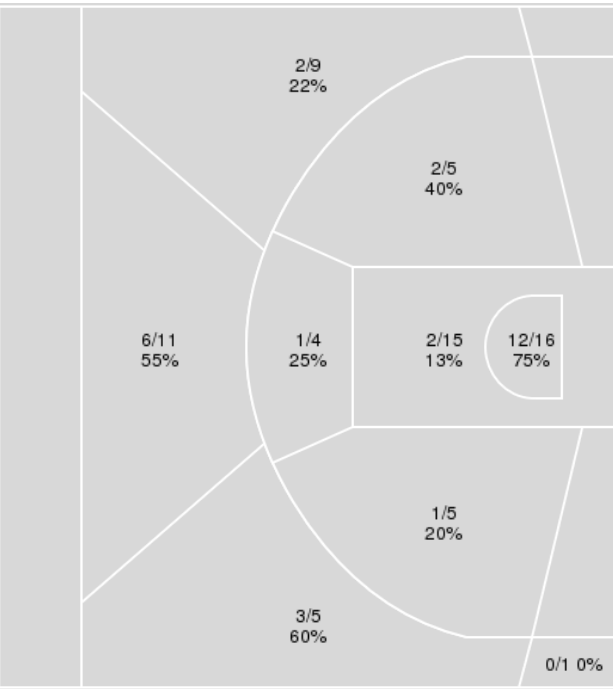

Clemson

Duke	M/A	%
Field Goals	25/52	48
2 Points	15/32	47
3 Points	10/20	50
Free Throws	11/13	85

Clemson	M/A	%
Field Goals	29/71	41
2 Points	18/45	40
3 Points	11/26	42
Free Throws	0/1	0