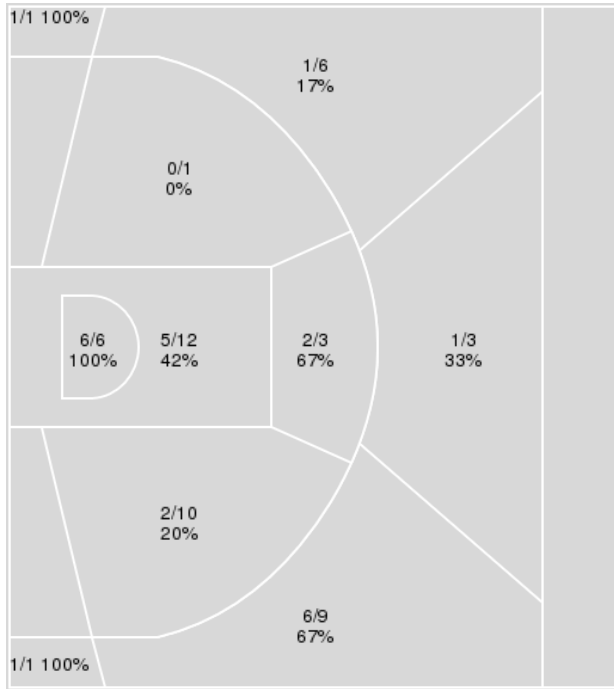

Officials: Ron Groover, Mike Roberts, Raymie Styons

{ Players => 0, 1, 2, 3, 5, 12, 13, 15, 21, 30, 34, 45, 52, 55; } FG Types { Players => All; } FG Types => All; Results => All;
=> All; Results => All;

Duke