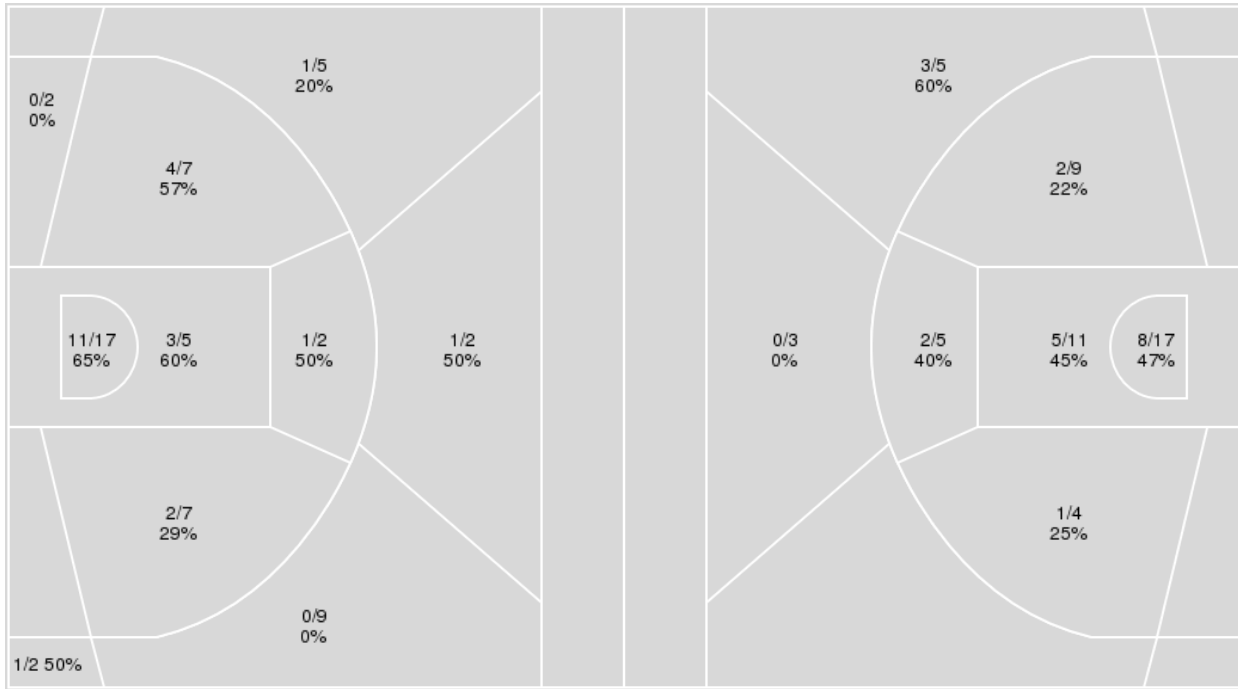

LSU

Clemson

LSU	M/A	%
Field Goals	24/58	41
2 Points	21/40	52
3 Points	3/18	17
Free Throws	19/33	58

Clemson	M/A	%
Field Goals	21/54	39
2 Points	18/46	39
3 Points	3/8	38
Free Throws	11/14	79

Clemson at LSU

12/20/21 Student Life Center, West Palm Beach
2021-22 Women's Basketball