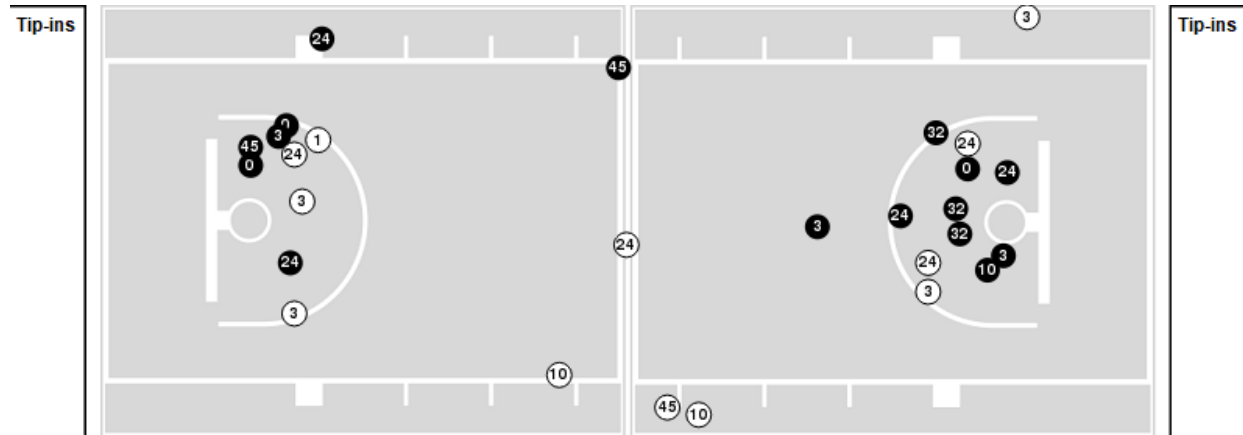

Blow Up Chart

● Made ○ Missed N - Player Number

LSU	M/A	%
Field Goals	24/58	41
2 Points	21/40	52
3 Points	3/18	17
Free Throws	19/33	58

LSU	M/A	%
Points in the Paint	28 (14 / 22)	64
Fast Break Points	9 (5/5)	100
Second Chance Points	19 (11/16)	69
Effective FG%	44