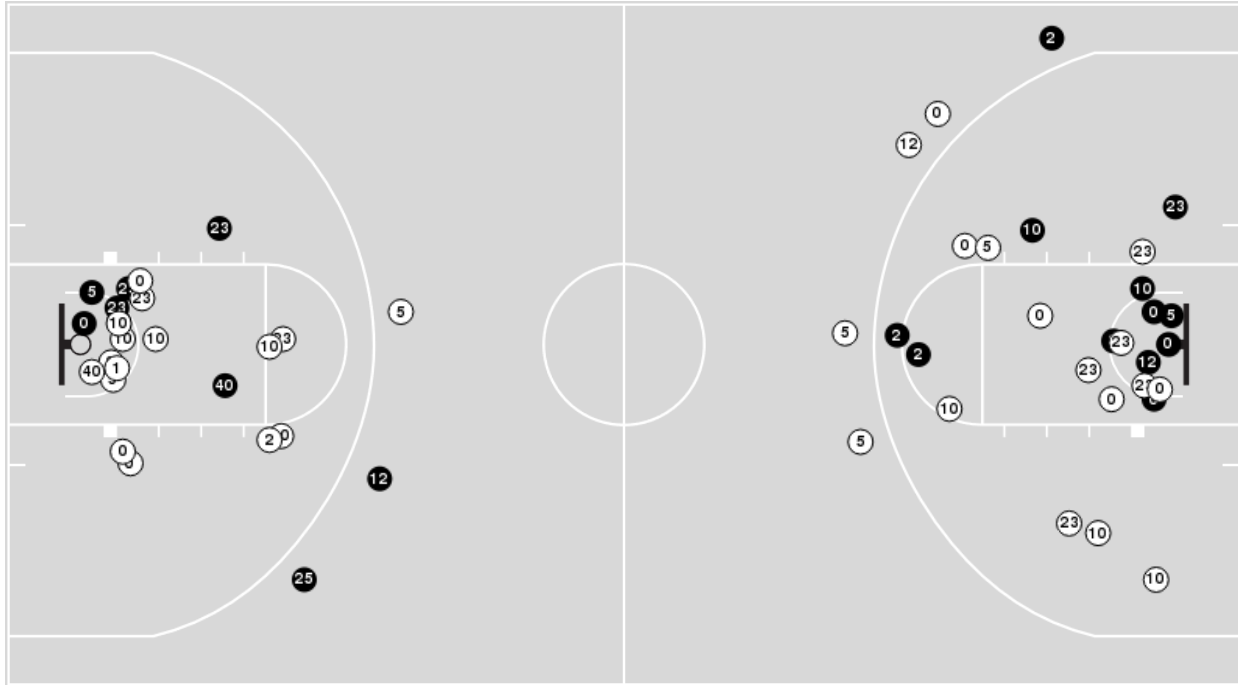

Officials:

Players => AllFG Types=>AllResults=>All

Clemson

All Field Goals