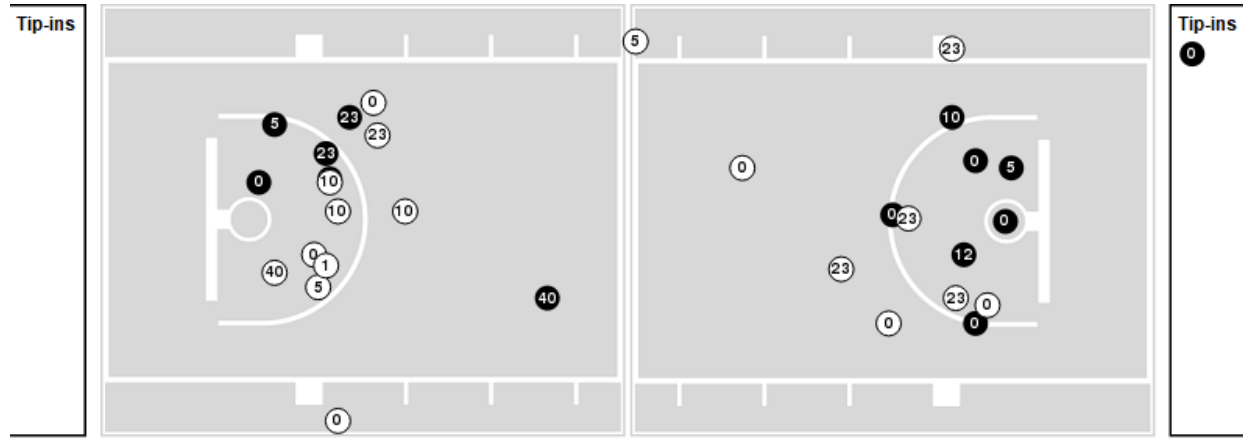

Officials:

Players => AllFG Types=>AllResults=>All

Clemson

All Field Goals

Blow Up Chart

● Made ○ Missed N - Player Number

Clemson	M/A	%
Field Goals	21/54	39
2 Points	18/46	39
3 Points	3/8	38
Free Throws	11/14	79