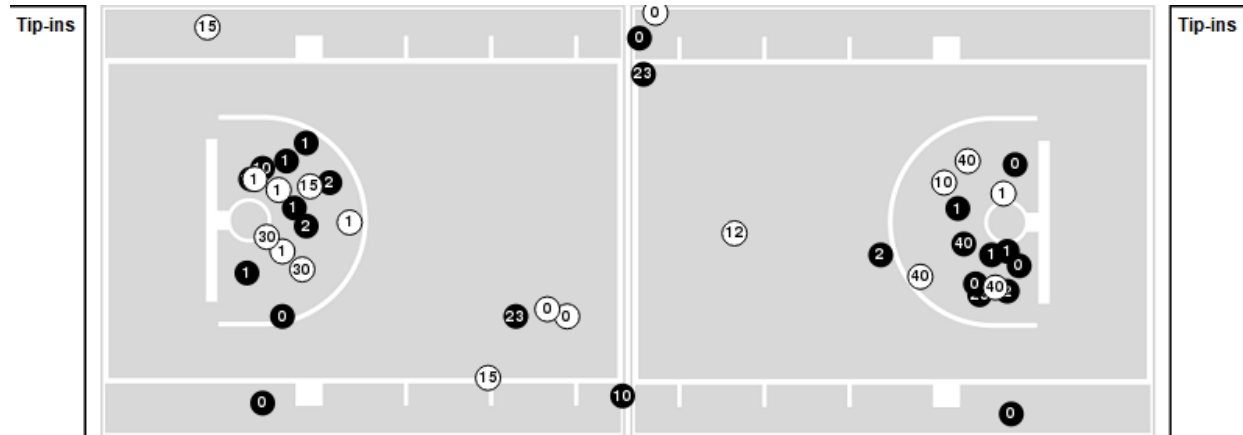

Officials: Fatou Cissoko Stephens, Katie Lukanich, Michael DoCouto

Players => 00, 1, 2, 3, 4, 5, 10, 12, 15, 21, 23, 25, 30, 40FG Types=>AllResults=>All

Clemson

All Field Goals

Blow Up Chart

● Made ○ Missed N - Player Number