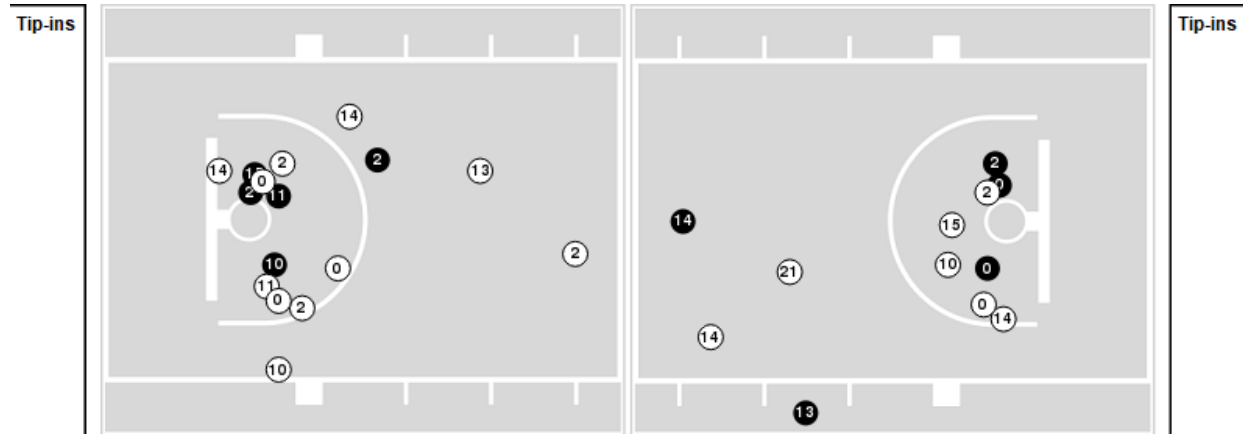

Blow Up Chart

● Made   ○ Missed   N - Player Number

Mount St. Mary's	M/A	%
Field Goals	22/61	36
2 Points	10/30	33
3 Points	12/31	39
Free Throws	3/6	50

Mount St. Mary's	M/A	%
Points in the Paint	18 (9 / 28)	32
Fast Break Points	0 (0/0)	0
Second Chance Points	11 (4/8)	50
Effective FG%	46