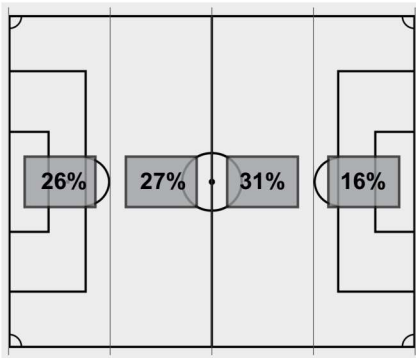

Corner kicks	1	2	OT	O2	Total
Cardinals	1	5	0	0	6
Tigers	5	2	0	1	8

Fouls	1	2	OT	O2	Total
Cardinals	6	8	0	0	14
Tigers	6	3	0	1	10

**Scoring summary:**

No.	Time	Team	Goal scorer	Assist	Description
1.	30:00	CLE	Maliah Morris (5)	Makenna Morris Caroline Conti	
2.	45:20	LOU	Ravin Alexander (1)	Nina Nicosia	

**Cautions and ejections:**

YC - Tigers #23 57:09; YC - Cardinals #24 84:47

Stadium: Historic Riggs Field

Officials: Referee: Nikola Aleksic; Asst. Referee: Emily Gomez; Larry Pachon; Alt. Official: Wilmer Soriano;

Offsides: Louisville 4, Clemson 6.

Soccer Box Score (End of 2nd OT)  
2021-22 Women's Soccer  
Louisville vs Clemson (10/24/2021 at Clemson, UNITED STATES)

Attacking Direction →

7	TOTAL SHOTS	22
3	SHOTS ON TARGET	9
8	SAVES	2
6	CORNERS	8
4	OFFSIDES	6
1	YELLOW CARDS	1
0	RED CARDS	0
50%	POSSESSION TOTAL	50%