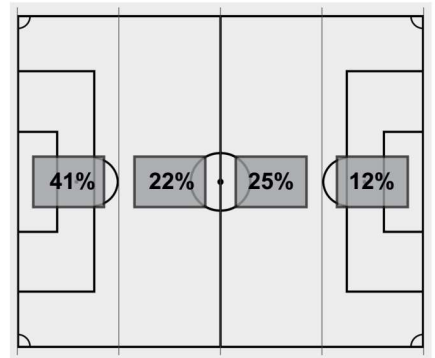

**Cautions and ejections:**

YC - Tigers #23 57:09; YC - Cardinals #24 84:47

Stadium: Historic Riggs Field

Officials: Referee: Nikola Aleksic; Asst. Referee: Emily Gomez; Larry Pachon; Alt. Official: Wilmer Soriano;

Offsides: Louisville 4, Clemson 6.

Soccer Box Score (End of 2nd OT)  
2021-22 Women's Soccer  
Louisville vs Clemson (10/24/2021 at Clemson, UNITED STATES)

Attacking Direction →

7	TOTAL SHOTS	22
3	SHOTS ON TARGET	9
8	SAVES	2
6	CORNERS	8
4	OFFSIDES	6
1	YELLOW CARDS	1
0	RED CARDS	0
50%	POSSESSION TOTAL	50%