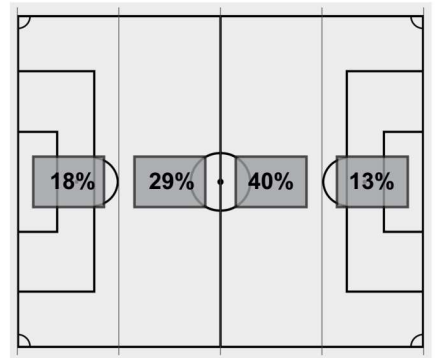

Saves by period	1	2	Total
Panthers	1	1	2
Tigers	1	2	3

Corner kicks	1	2	Total
Panthers	0	4	4
Tigers	1	1	2

Fouls	1	2	Total
Panthers	1	4	5
Tigers	6	7	13

Scoring summary:

No.	Time	Team	Goal scorer	Assist	Description
1.	17:23	CLE	Hal Hershfelt (4)	Makenna Morris	
2.	78:56	CLE	Megan Bornkamp (7)	Penalty kick	

Cautions and ejections:

YC - Tigers #15 54:58

Stadium: Historic Riggs Field

Officials: Referee: Nicole Green; Asst. Referee: Emily Gomez; Joseph Vera; Alt. Official: Ralph Polson;

Offsides: Pittsburgh 2, Clemson 1.

Soccer Box Score (Final)
2021-22 Women's Soccer
Pittsburgh vs Clemson (9/16/2021 at Clemson, UNITED STATES)

Attacking Direction →

6	TOTAL SHOTS	12
3	SHOTS ON TARGET	4
2	SAVES	3
4	CORNERS	2
2	OFFSIDES	1
0	YELLOW CARDS	1
0	RED CARDS	0
47%	POSSESSION TOTAL	53%