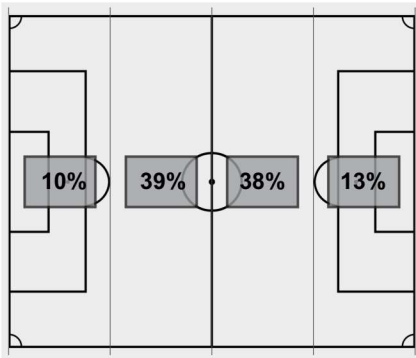

Saves by period	1	2	Total
Panthers	1	1	2
Tigers	1	2	3

Corner kicks	1	2	Total
Panthers	0	4	4
Tigers	1	1	2

Fouls	1	2	Total
Panthers	1	4	5
Tigers	6	7	13

Scoring summary:

No.	Time	Team	Goal scorer	Assist	Description
1.	17:23	CLE	Hal Hershfelt (4)	Makenna Morris	
2.	78:56	CLE	Megan Bornkamp (7)	Penalty kick	

Cautions and ejections:

YC - Tigers #15 54:58

Stadium: Historic Riggs Field

Officials: Referee: Nicole Green; Asst. Referee: Emily Gomez; Joseph Vera; Alt. Official: Ralph Polson;

Offsides: Pittsburgh 2, Clemson 1.

Soccer Box Score (Final)
2021-22 Women's Soccer
Pittsburgh vs Clemson (9/16/2021 at Clemson, UNITED STATES)

Attacking Direction →

6	TOTAL SHOTS	12
3	SHOTS ON TARGET	4
2	SAVES	3
4	CORNERS	2
2	OFFSIDES	1
0	YELLOW CARDS	1
0	RED CARDS	0
47%	POSSESSION TOTAL	53%