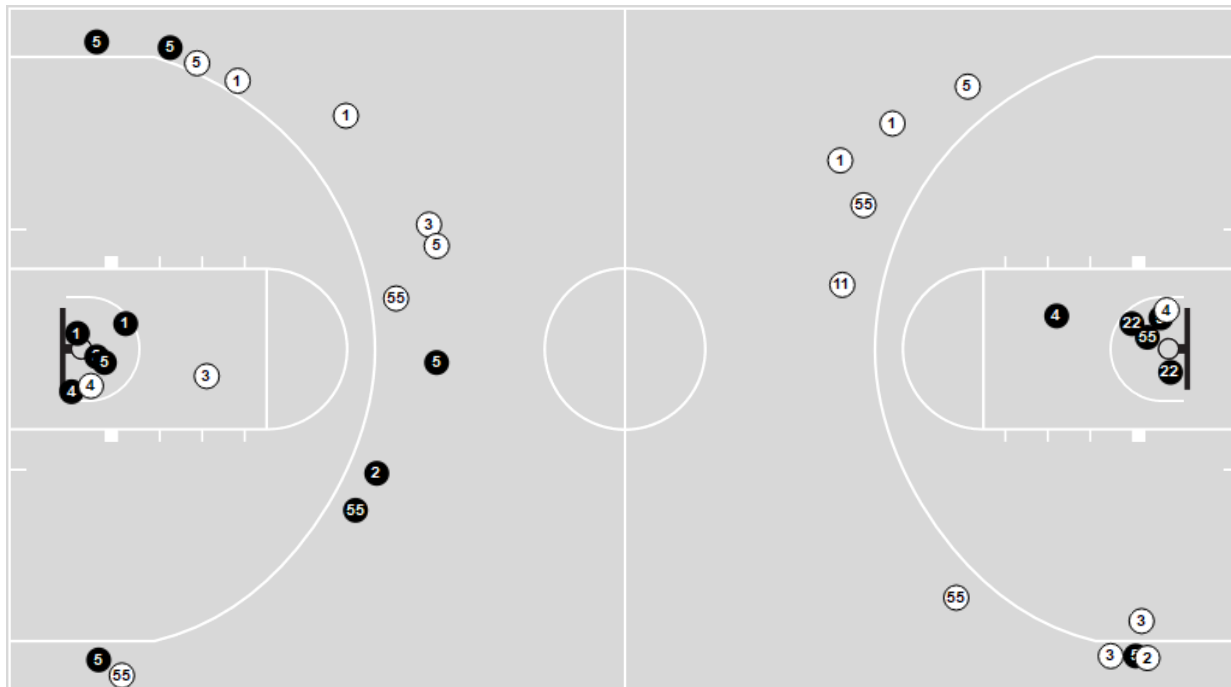

Points from	MST	CLE
Turnovers	10	7
Paint	10	10
Second Chance	2	7
Fast Breaks	2	5
Bench	5	19

	Period by Period Scoring		
	1st	2nd	TOT
MST	19	32	51
CLE	32	34	66

Players => All FG Types => All ; Results => All ;
Morehead St.

All Field Goals

Shots in the Paint

N Made **N** Missed **N** - Player Number

Morehead St.	M/A	%
Field Goals	17/36	47
2 Points	10/14	71
3 Points	7/22	32
Free Throws	10/17	59

Morehead St.	M/A	%
Points in the Paint	20 (10 / 13)	77
Fast Break Points	3 (2/3)	67
Second Chance Points	2 (1/2)	50
Effective FG%	57	