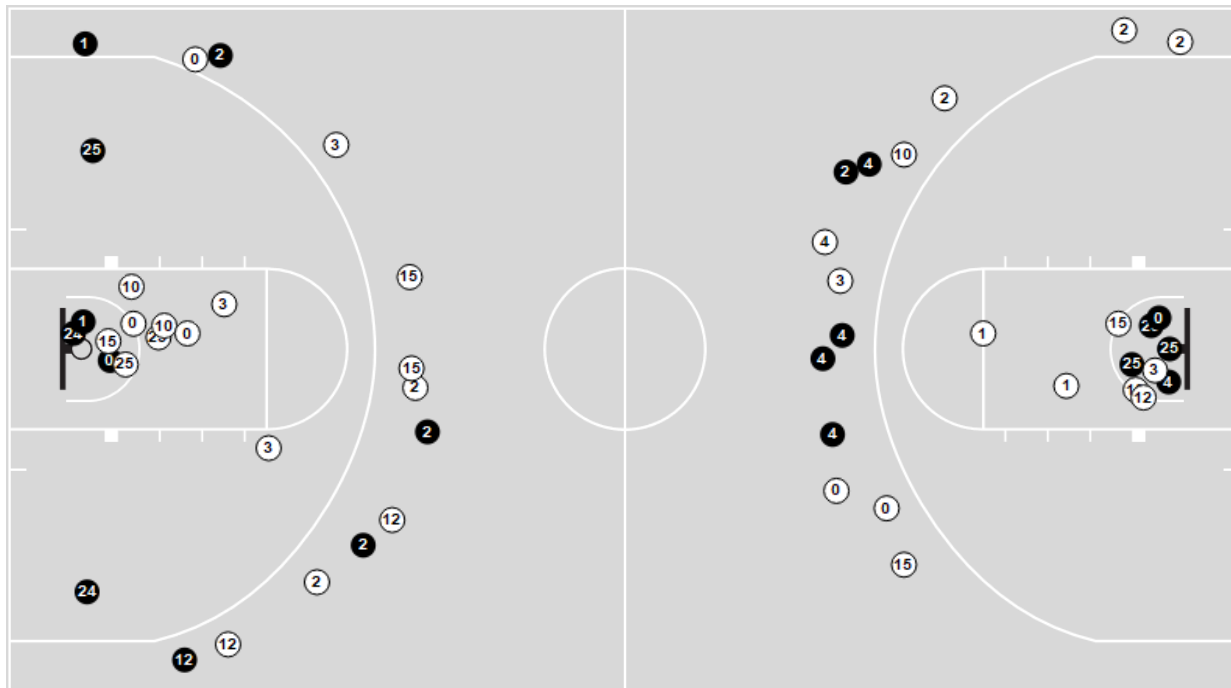

Players => All FG Types => All ; Results => All ;

Clemson

All Field Goals