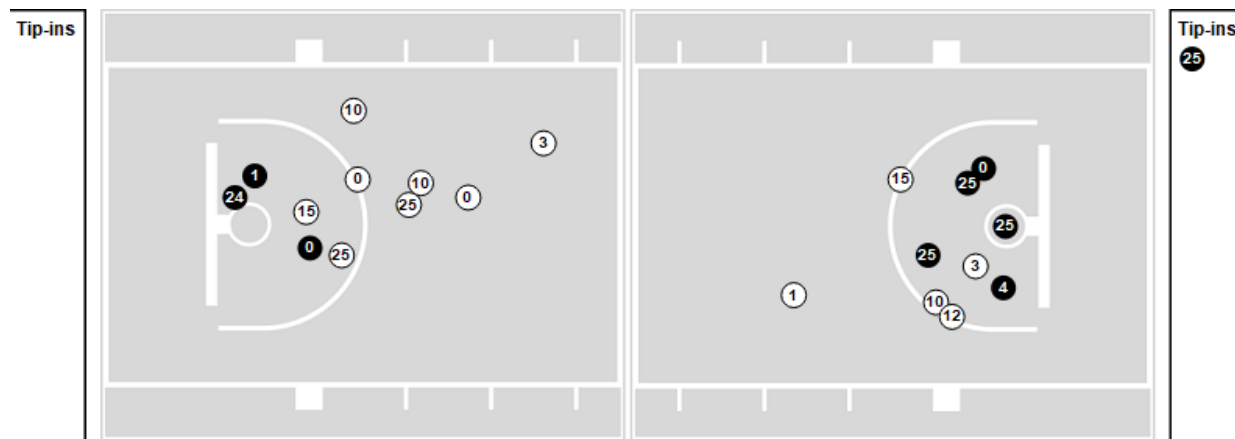

Shots in the Paint

N Made   **N** Missed   **N** - Player Number

Clemson	M/A	%
Field Goals	20/52	38
2 Points	10/25	40
3 Points	10/27	37
Free Throws	16/19	84

Clemson	M/A	%
Points in the Paint	16 (8 / 22)	36
Fast Break Points	7 (3/3)	100
Second Chance Points	10 (7/13)	54
Effective FG%	48