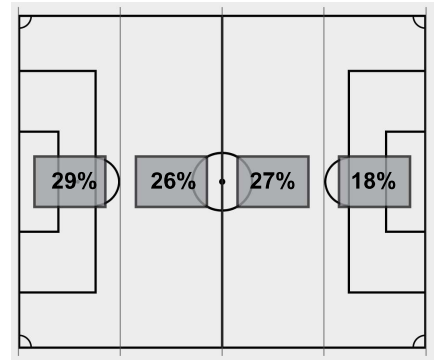

Stadium: Historic Riggs Field
 Officials: Referee: Mark Buda; Asst. Referee: Aleksandar Zhelyazkov; Alex Tensi; Alt. Official: Claudiu Nedelea;
 Offsides: Pittsburgh 5, Clemson 1.

Soccer Box Score (Final)
2020-21 Women's Soccer
Pittsburgh vs Clemson (10/29/2020 at Clemson, UNITED STATES)

Attacking Direction →

8	TOTAL SHOTS	23
6	SHOTS ON TARGET	12
10	SAVES	5
4	CORNERS	11
5	OFFSIDES	1
0	YELLOW CARDS	0
0	RED CARDS	0
42%	POSSESSION TOTAL	58%

← Attacking Direction

Official's signature