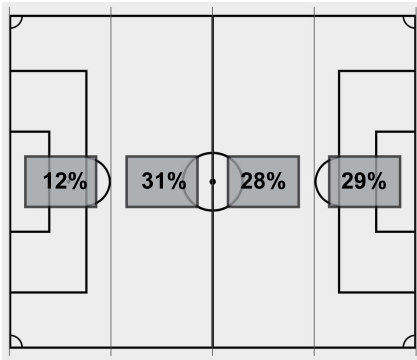

Shots by period	1	2	OT	Total
Panthers	2	6	0	8
Tigers	10	12	1	23

Saves by period	1	2	OT	Total
Panthers	3	7	0	10
Tigers	1	4	0	5

Corner kicks	1	2	OT	Total
Panthers	1	3	0	4
Tigers	7	3	1	11

Fouls	1	2	OT	Total
Panthers	3	2	0	5
Tigers	3	5	0	8

Scoring summary:

No.	Time	Team	Goal scorer	Assist	Description
1.	48:33	PIT	Amanda West (13)	(unassisted)	
2.	50:16	CLE	Megan Bornkamp (4)	(unassisted)	
3.	91:09	CLE	Megan Bornkamp (5)	Renee Guion	

Cautions and ejections:

Attacking Direction →

8	TOTAL SHOTS	23
6	SHOTS ON TARGET	12
10	SAVES	5
4	CORNERS	11
5	OFFSIDES	1
0	YELLOW CARDS	0
0	RED CARDS	0
42%	POSSESSION TOTAL	58%

← Attacking Direction

Official's signature