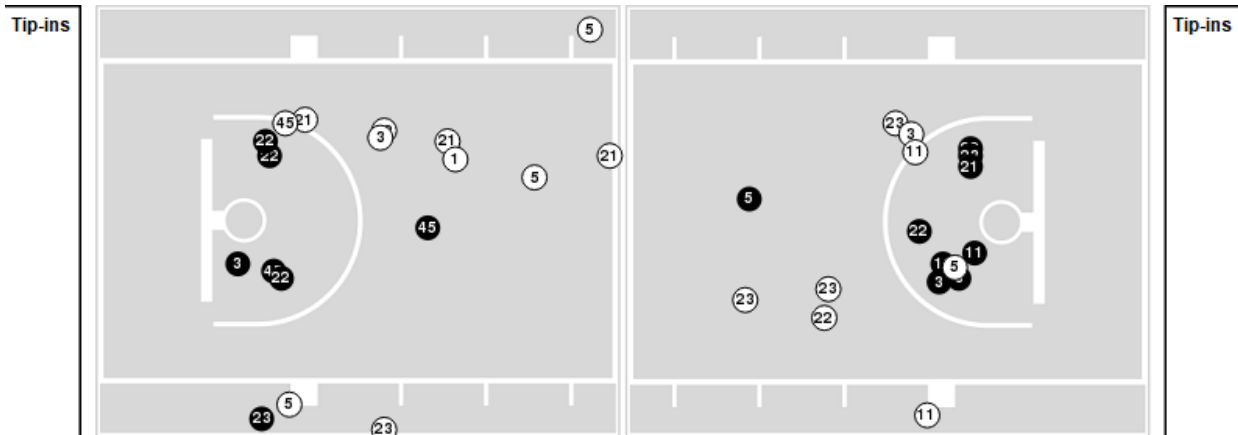

Blow Up Chart

● Made   ○ Missed   N - Player Number

Syracuse	M/A	%
Field Goals	22/67	33
2 Points	18/43	42
3 Points	4/24	17
Free Throws	11/18	61

Syracuse	M/A	%
Points in the Paint	30 (15 / 30)	50
Fast Break Points	5 (3/4)	75
Second Chance Points	13 (9/24)	38
Effective FG%	36