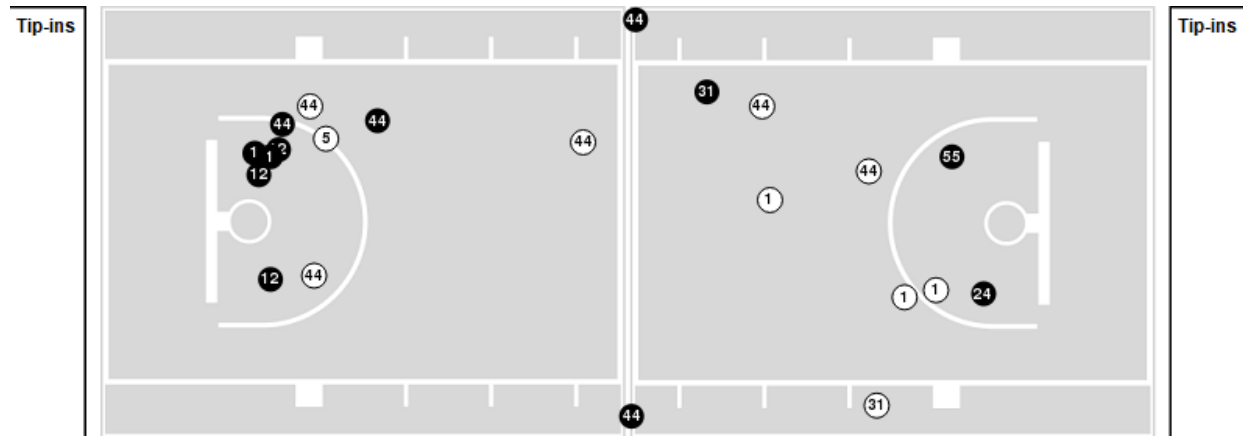

Blow Up Chart

● Made ○ Missed N - Player Number

Clemson	M/A	%
Field Goals	19/43	44
2 Points	16/31	52
3 Points	3/12	25
Free Throws	5/6	83

Clemson	M/A	%
Points in the Paint	20 (10 / 19)	53
Fast Break Points	11 (5/5)	100
Second Chance Points	9 (4/5)	80
Effective FG%	48