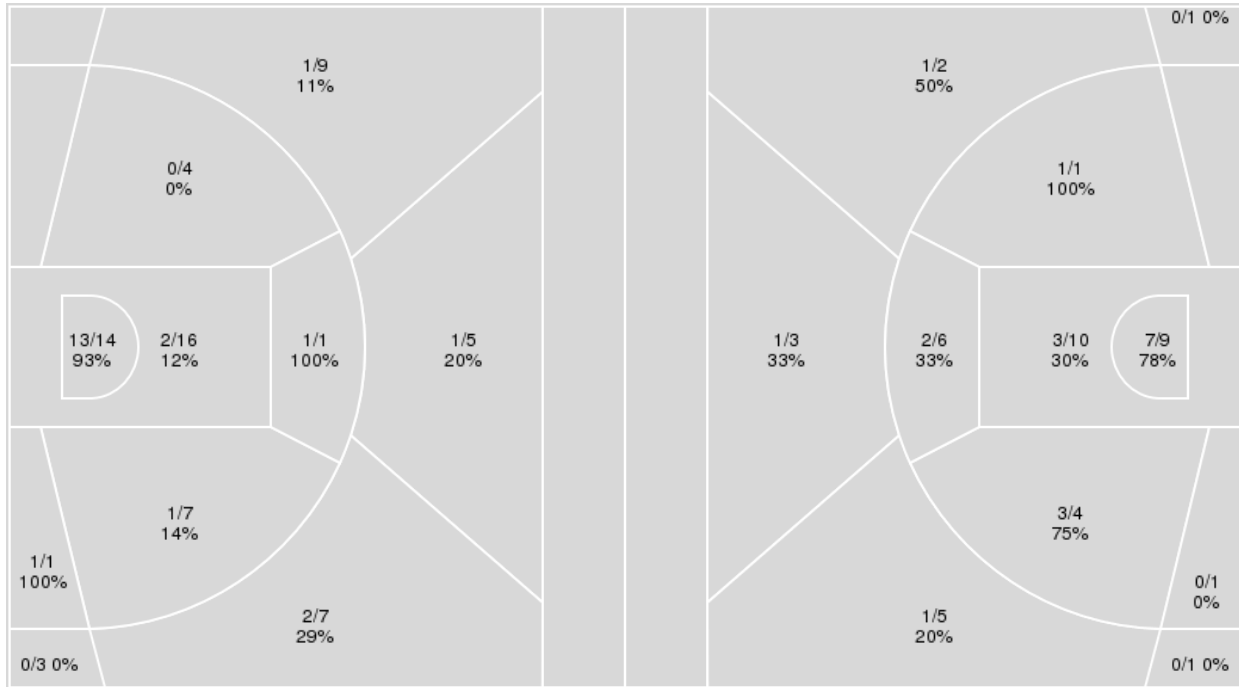

Clemson at Syracuse

02/20/20 Carrier Dome, Syracuse
2019-20 Women's Basketball

Officials: Bryan Brunette, Jeffrey Smith, Fatou Cissoko-Stephens

{ Players => 00, 1, 2, 3, 4, 5, 10, 11, 12, 21, 22, 23, 25, 45; } FG Types
=> All; Results => All;

{ Players => 00, 1, 2, 3, 5, 11, 12, 21, 22, 24, 31, 32, 35, 44, 55; } FG
Types => All; Results => All;

Syracuse

Clemson

Syracuse	M/A	%
Field Goals	22/67	33
2 Points	18/43	42
3 Points	4/24	17
Free Throws	11/18	61

Clemson	M/A	%
Field Goals	19/43	44
2 Points	16/31	52
3 Points	3/12	25
Free Throws	5/6	83