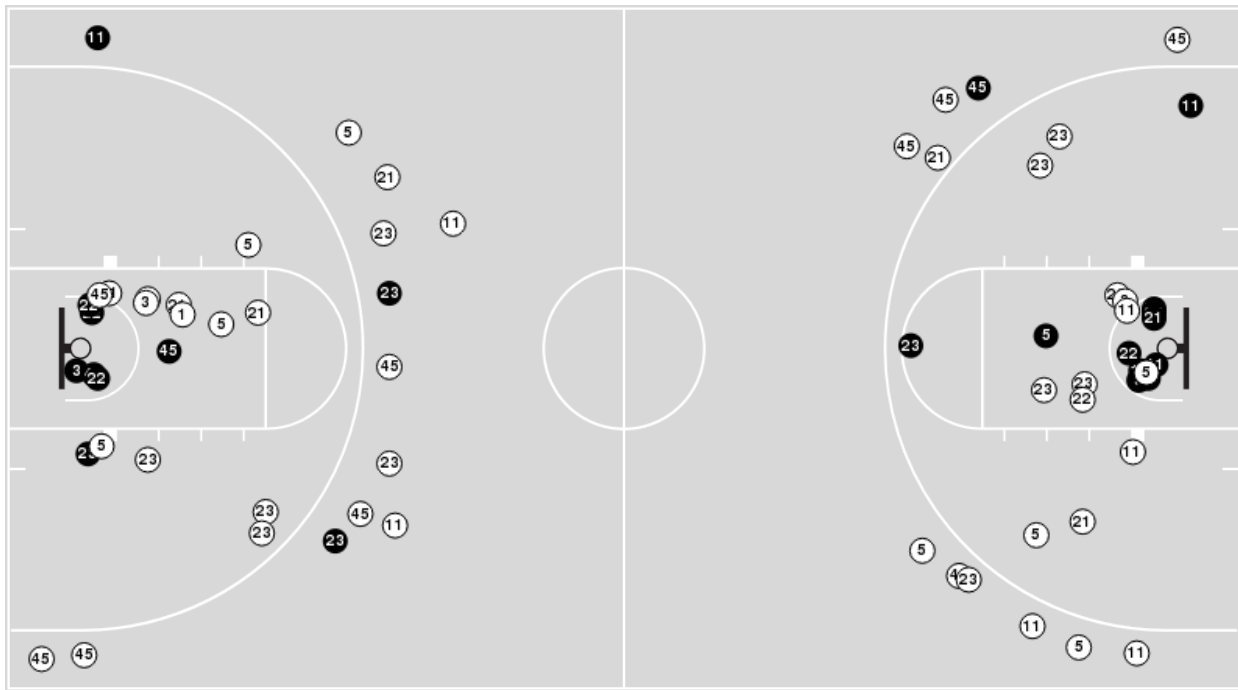

Clemson at Syracuse

02/20/20 Carrier Dome, Syracuse
2019-20 Women's Basketball

Game Time: 6:00 PM
Game Duration: 1:47
Attendance: 1,592

Officials: Bryan Brunette, Jeffrey Smith, Fatou Cissoko-Stephens

Players => 00, 1, 2, 3, 4, 5, 10, 11, 12, 21, 22, 23, 25, 45FG Types=>AllResults=>All

Syracuse

All Field Goals