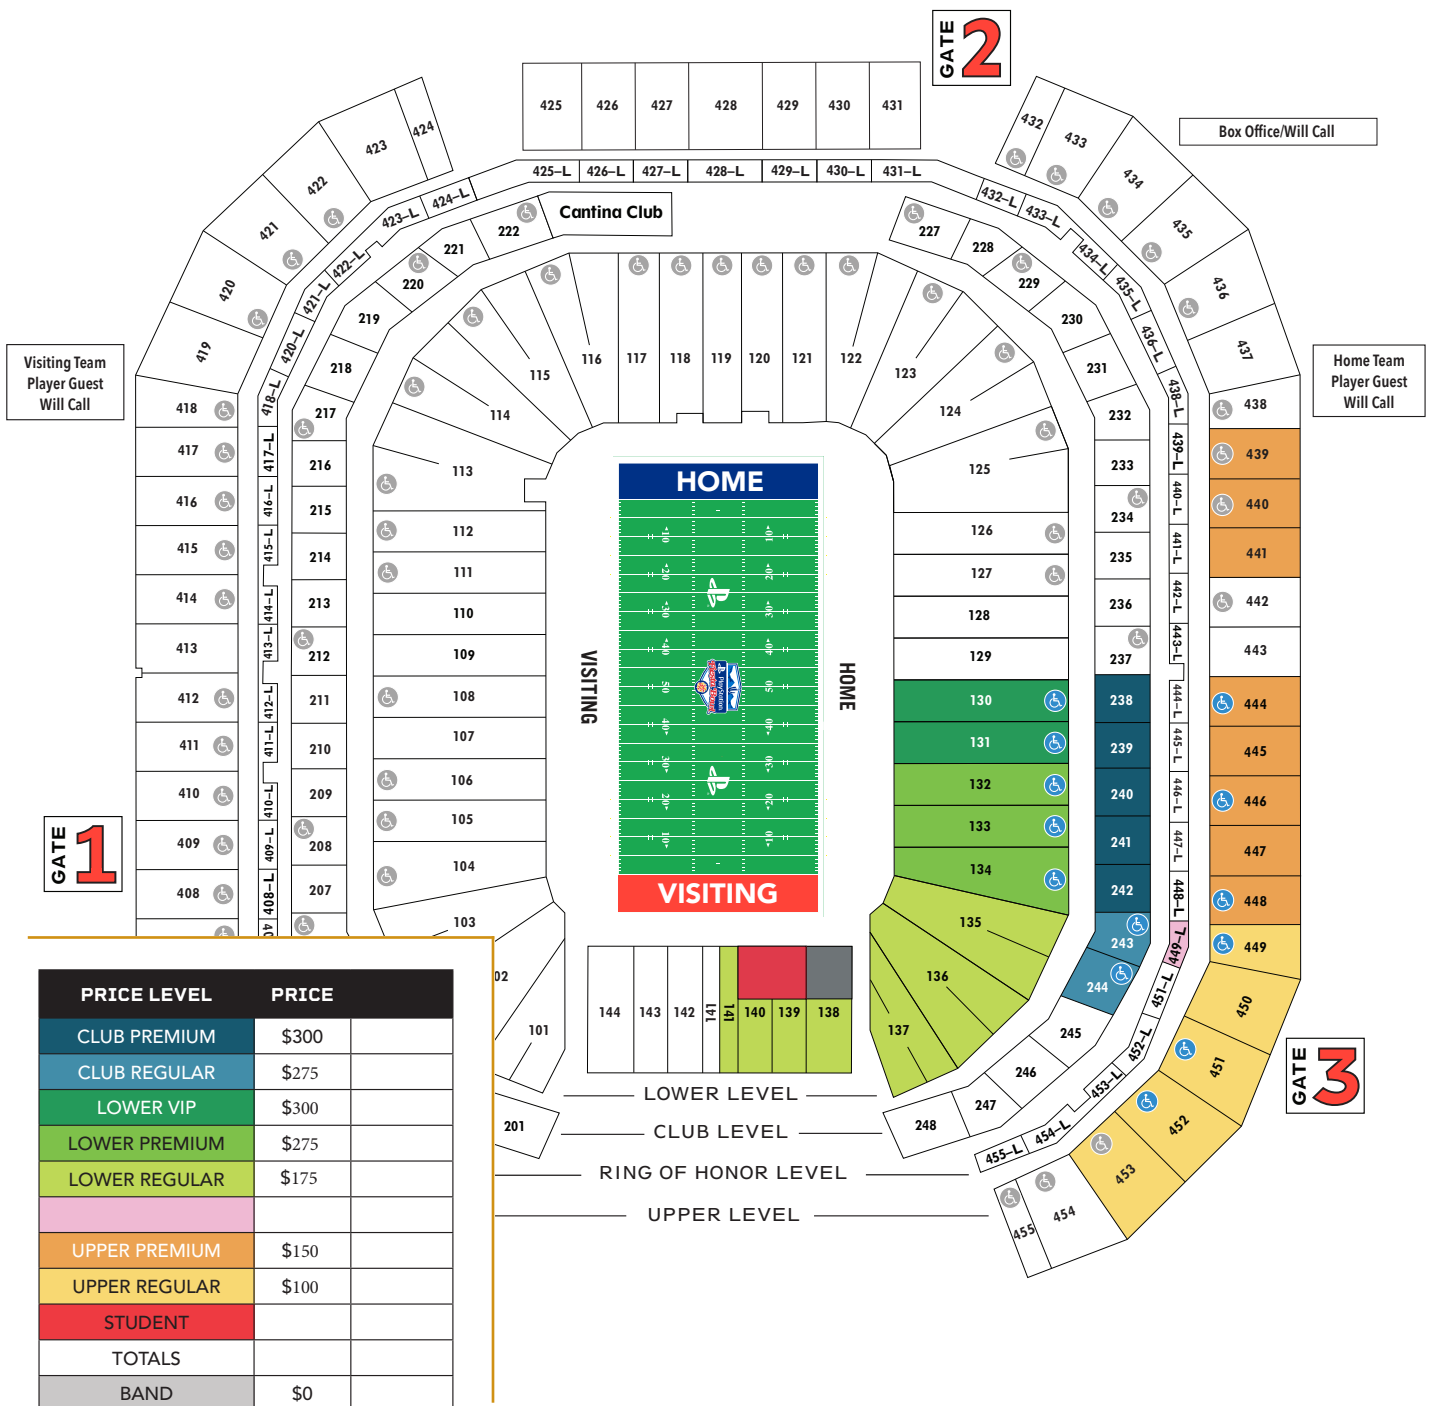

HOME TEAM PRICING MAP

SATURDAY, DECEMBER 28, 2019 | STATE FARM STADIUM | TIME TBD
 MATCHUP DETERMINED BY COLLEGE FOOTBALL PLAYOFF SELECTION COMMITTEE

PRICE LEVEL	PRICE
CLUB PREMIUM	\$300
CLUB REGULAR	\$275
LOWER VIP	\$300
LOWER PREMIUM	\$275
LOWER REGULAR	\$175
UPPER PREMIUM	\$150
UPPER REGULAR	\$100
STUDENT	
TOTALS	
BAND	\$0

VISITING TEAM PRICING MAP

SATURDAY, DECEMBER 28, 2019 | STATE FARM STADIUM | TIME TBD
 MATCHUP DETERMINED BY COLLEGE FOOTBALL PLAYOFF SELECTION COMMITTEE